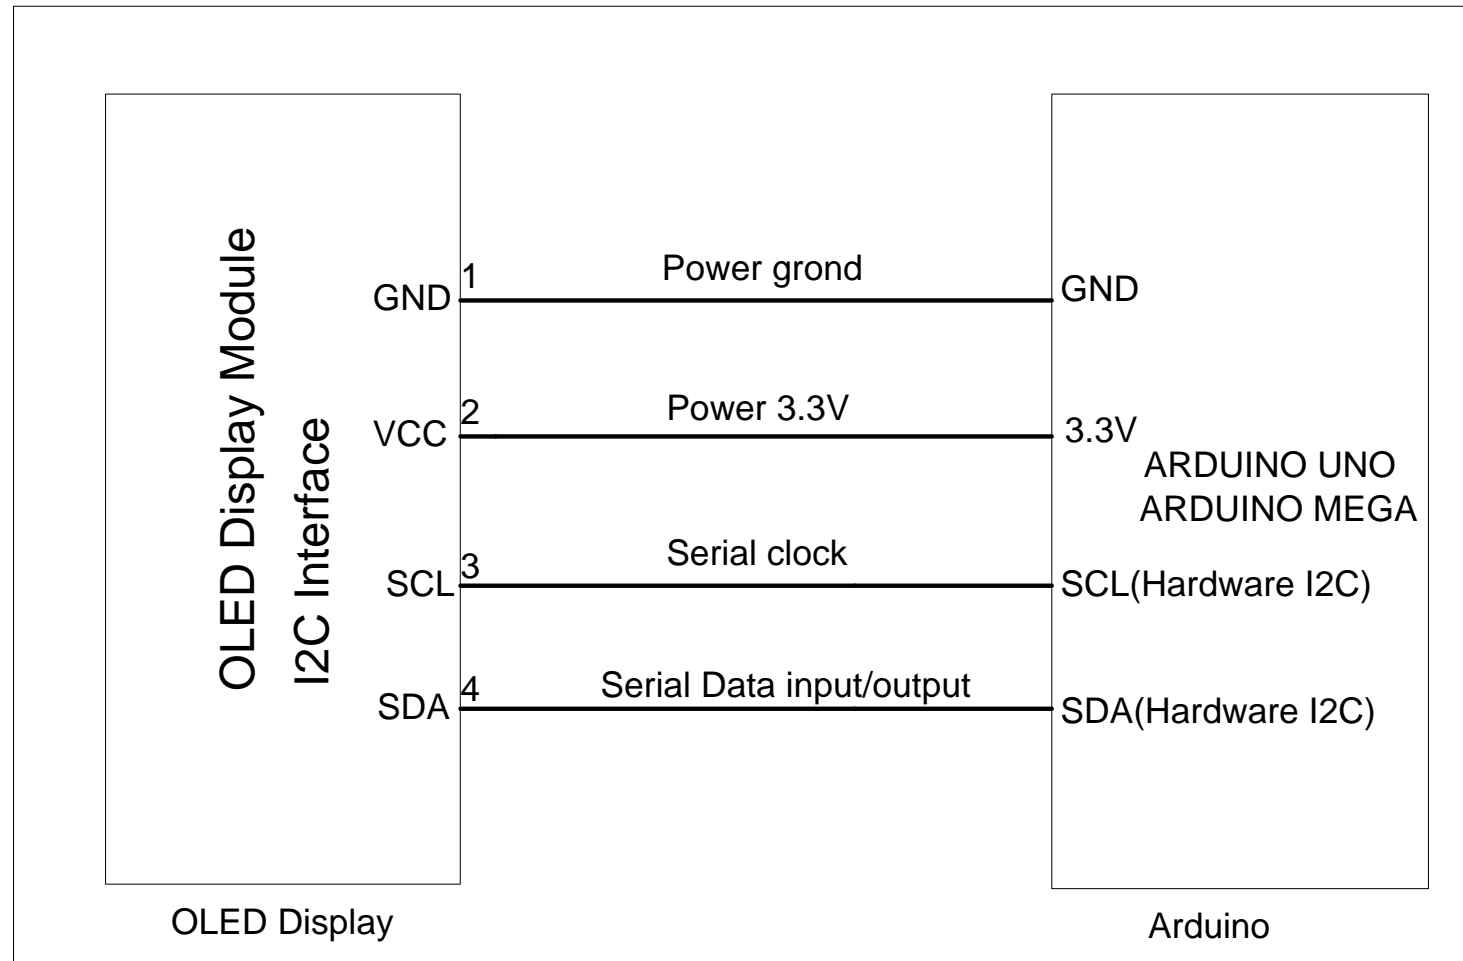

Interfacing I2C OLED Display Module to Arduino

REV.	DESCRIPTION OF MODIFY	MODIFY BY	DATE
A0	1'ST DESIGN	JIM	05-Sep-2019
A1			
A2			

Title		EASTRISING TECHNOLOGY CO.,LTD.		www.buydisplay.com	
Size	A	Number		Revision	A0
Date:	05-Sep-2019		Sheet of	1	
File			Drawn By	Javen	