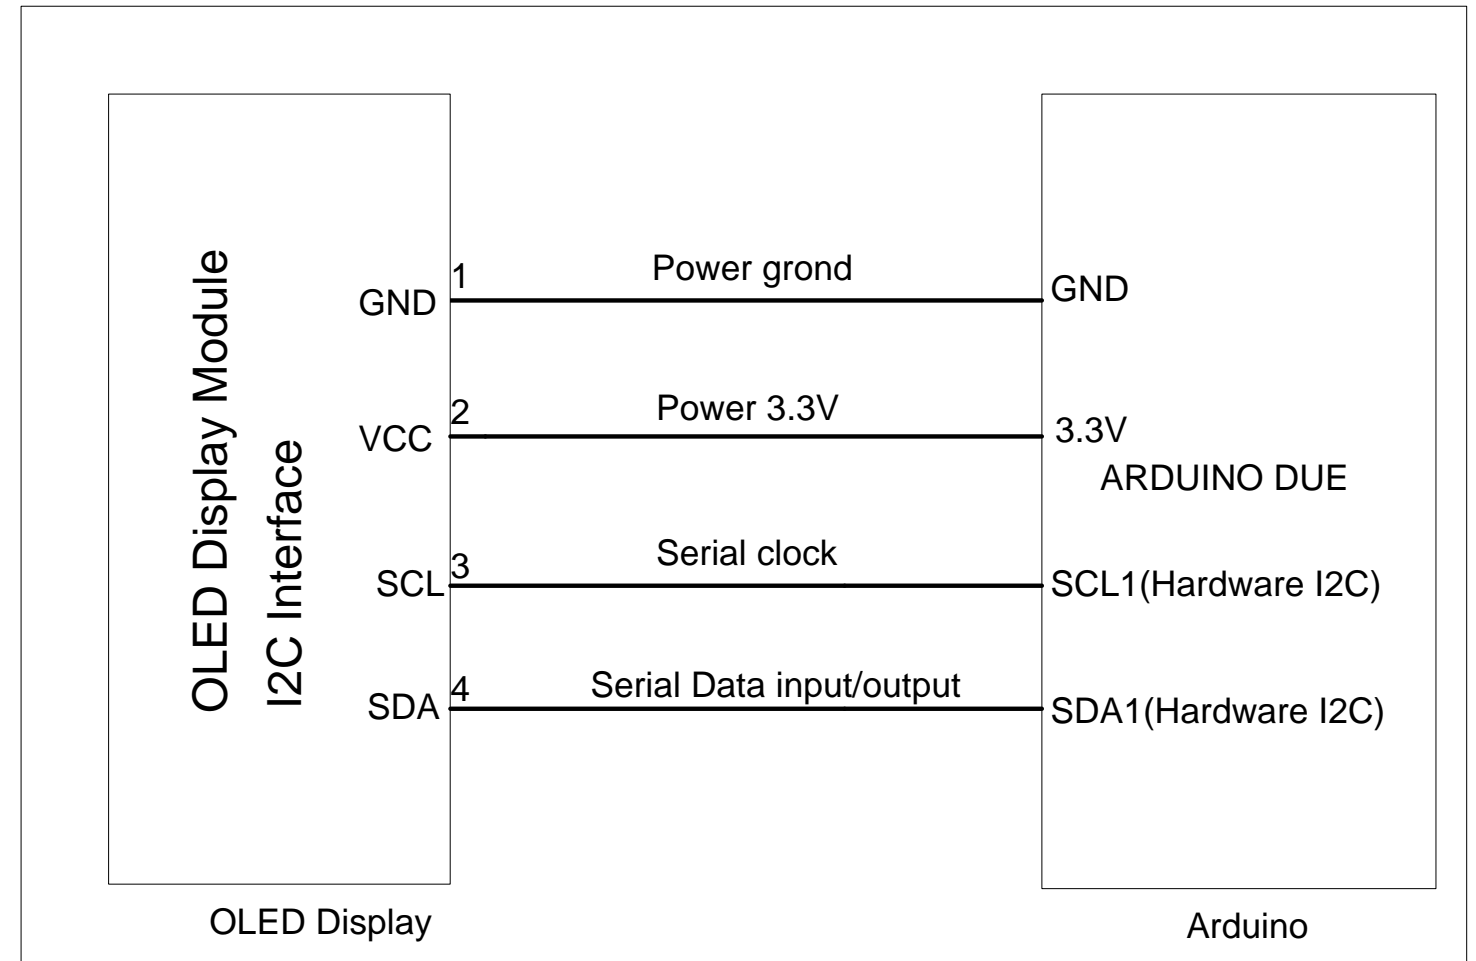

Interfacing I2C OLED Display Module to Arduino

REV.	DESCRIPTION OF MODIFY	MODIFY BY	DATE
A0	1'ST DESIGN	JIM	05-Sep-2019
A1			
A2			

Title		EASTRISING TECHNOLOGY CO.,LTD.		www.buydisplay.com	
Size	A	Number		Revision	A0
Date:	05-Sep-2019		Sheet of	1	
File			Drawn By	Javen	