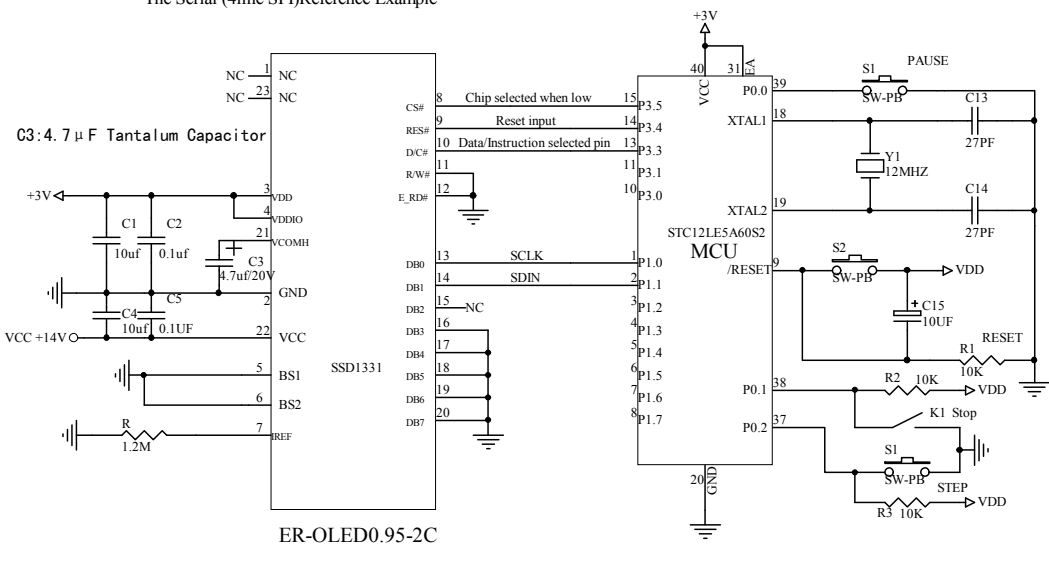

Interfacing Color OLED Display ER-OLED0.95-2C to MCU STC12LE5A60S2

The Parallel (8080 Series MCU)Reference Example

The Parallel (6800 Series MCU)Reference Example

The Serial (4line SPI)Reference Example

Title EASTRISING TECHNOLOGY CO.,LTD.			
Size A	Number ER-OLED0.95-2C	Revision A0	
Date: 21-Nov-2014	Sheet of 1		Drawn By Javen
File			