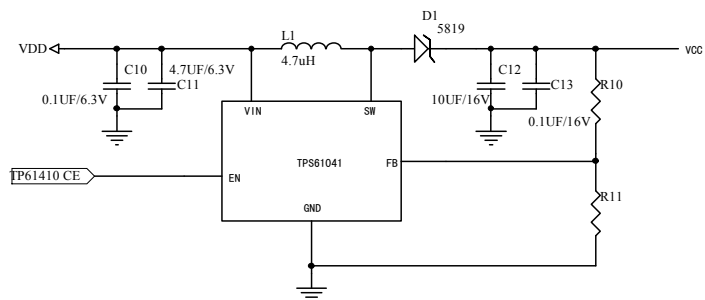

Interfacing Color OLED Display ER-OLED0.95-2C to MCU STC12LE5A60S2

The Parallel (8080 Series MCU)Reference Example

The Parallel (6800 Series MCU)Reference Example

The Serial (4line SPI)Reference Example

Title EASTRISING TECHNOLOGY CO.,LTD.			
Size A	Number ER-OLED0.95-2C	Revision A0	
Date: 21-Nov-2014	Sheet of 1		Drawn By Javen
File			