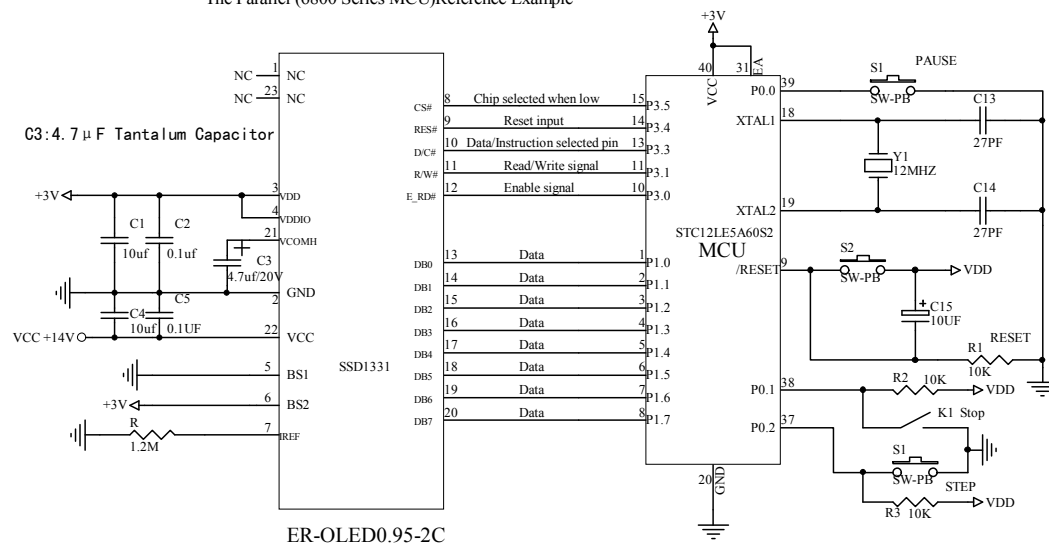

Interfacing Color OLED Display ER-OLED0.95-2C to MCU STC12LE5A60S2

The Parallel (8080 Series MCU)Reference Example

The Parallel (6800 Series MCU)Reference Example

The Serial (4line SPI)Reference Example

Title EASTRISING TECHNOLOGY CO.,LTD.			
Size A	Number ER-OLED0.95-2C	Revision A0	
Date: 21-Nov-2014	Sheet of 1		Drawn By Javen
File			