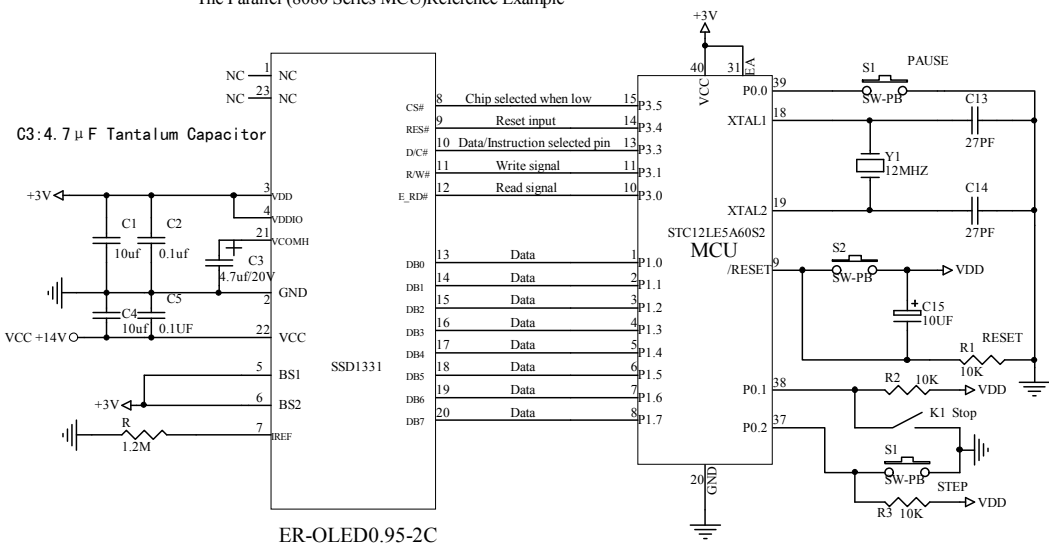

Interfacing Color OLED Display ER-OLED0.95-2C to MCU STC12LE5A60S2

The Parallel (8080 Series MCU)Reference Example

The Parallel (6800 Series MCU)Reference Example

The Serial (4line SPI)Reference Example

Title EASTRISING TECHNOLOGY CO.,LTD.			
Size A	Number ER-OLED0.95-2C	Revision A0	
Date: 21-Nov-2014	Sheet of 1		Drawn By Javen
File			