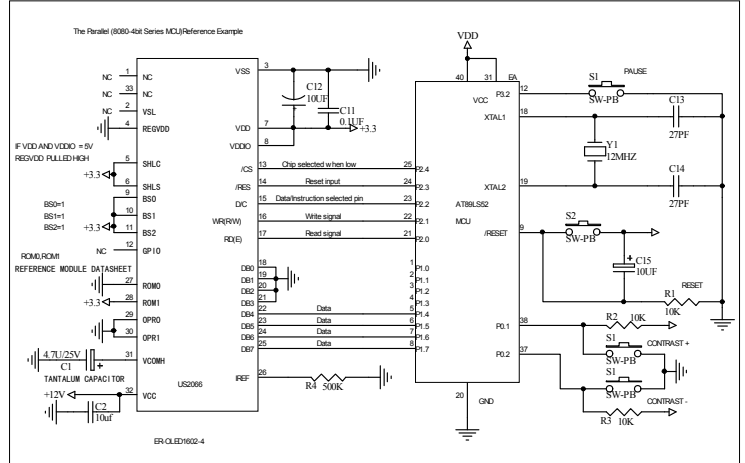

Interfacing OLED Module ER-OLED1602-4 Series to MCU AT89LS52

EastRising Technology Co., Ltd		Revision
ER-OLED1602-4 Series		A0
Date:	01-Aug-2014	Sheet of 1
File:		Drawn By: Jiamin