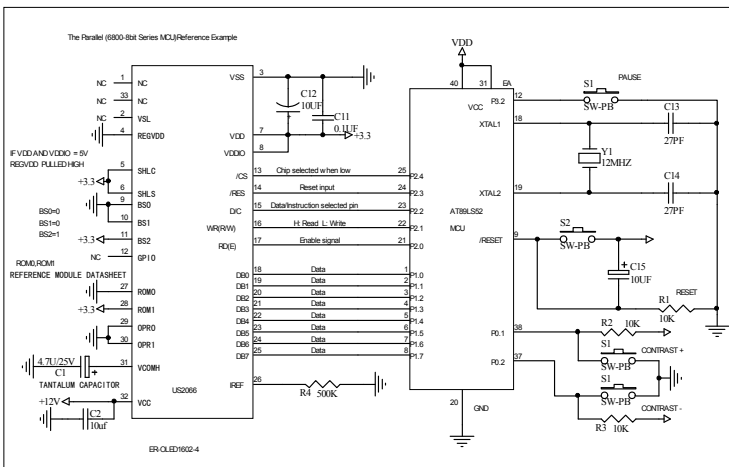

Interfacing OLED Module ER-OLED1602-4 Series to MCU AT89LS52

EastRising Technology Co., Ltd		Revision
ER-OLED1602-4 Series		A0
Date:	01-Aug-2014	Sheet of 1
File:		Drawn By: Jiamin