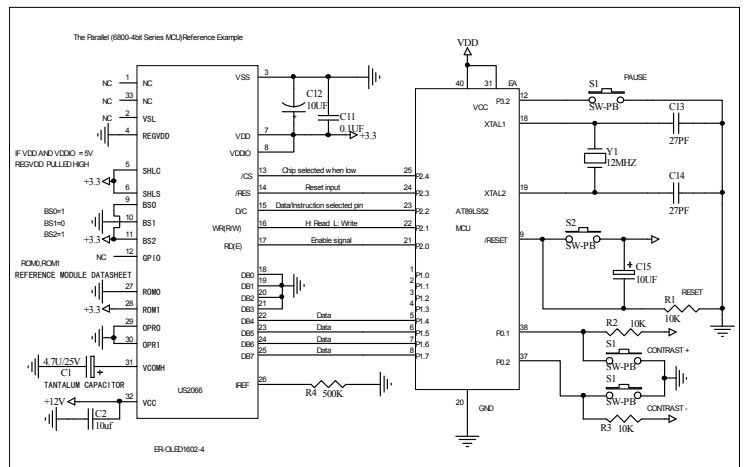

Interfacing OLED Module ER-OLED1602-4 Series to MCU AT89LS52

EastRising Technology Co., Ltd		Revision
ER-OLED1602-4 Series		A0
Date:	01-Aug-2014	Sheet of 1
File:		Drawn By: Jiamin