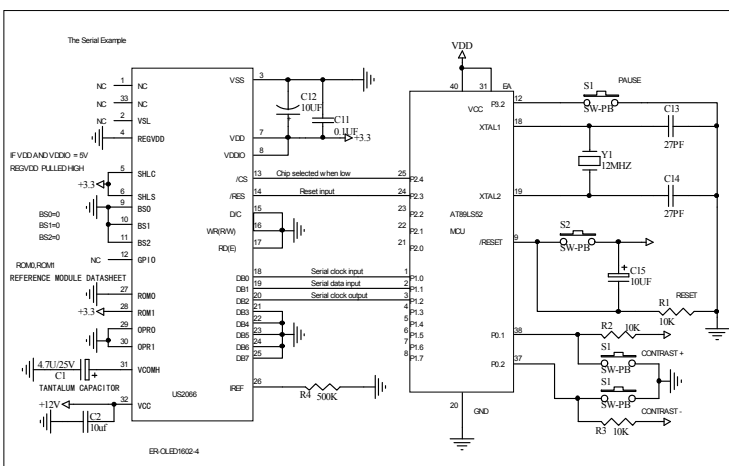

Interfacing OLED Module ER-OLED1602-4 Series to MCU AT89LS52

EastRising Technology Co., Ltd		Revision
ER-OLED1602-4 Series		A0
Date:	01-Aug-2014	Sheet of 1
File:		Drawn By: Jiamin