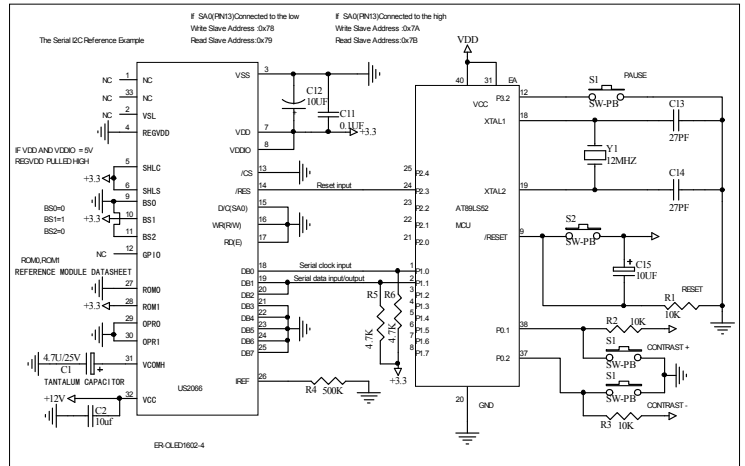

Interfacing OLED Module ER-OLED1602-4 Series to MCU AT89LS52

EastRising Technology Co., Ltd		Revision
ER-OLED1602-4 Series		A0
Date:	01-Aug-2014	Sheet of 1
File:		Drawn By: Jiamin