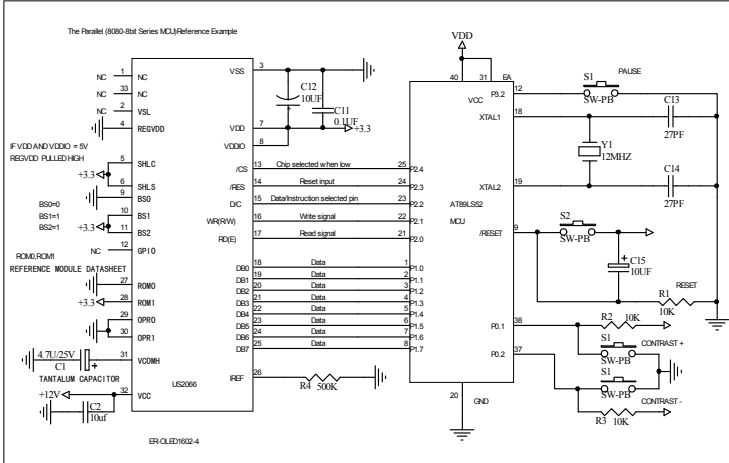

Interfacing OLED Module ER-OLED1602-4 Series to MCU AT89LS52

EastRising Technology Co., Ltd		Revision
ER-OLED1602-4 Series		A0
Date:	01-Aug-2014	Sheet of 1
File:		Drawn By: Jiamin