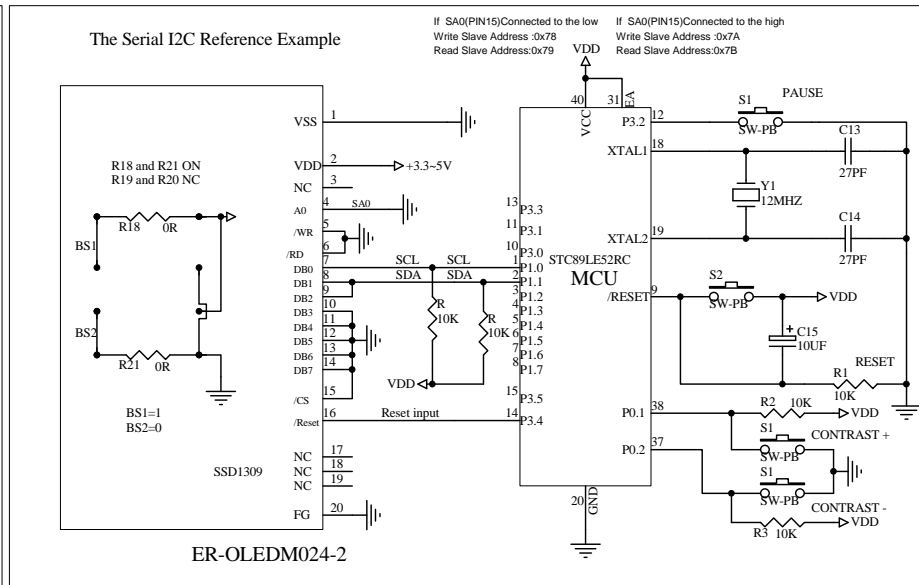

Interfacing OLED Display ER-OLEDM024-2 Series to the MCU STC89LE52RC

Title EASTRISING TECHNOLOGY CO.,LTD.			
Size A	Number ER-OLEDM024-2 Series	Revision A0	
Date: Feb-06-2018	Sheet of 1		Drawn By Javen
File			