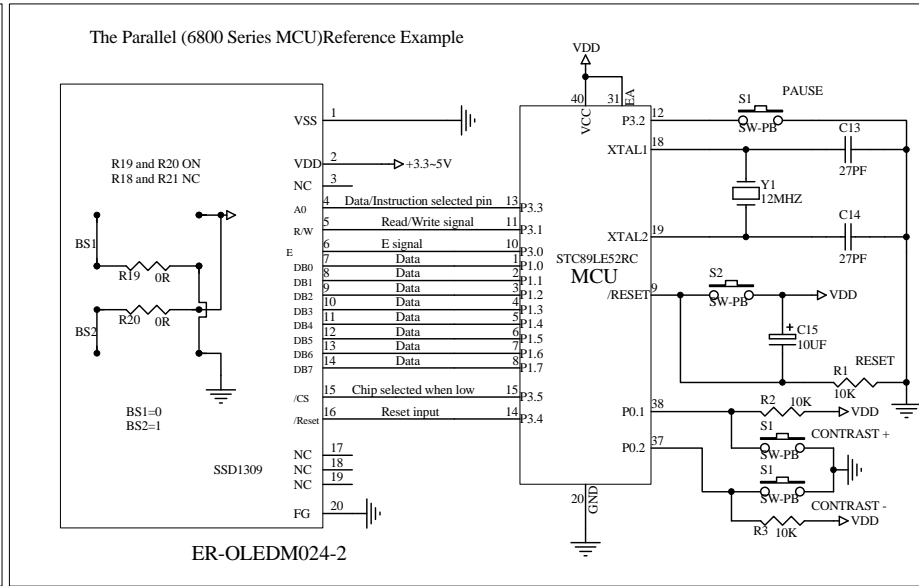

Interfacing OLED Display ER-OLEDM024-2 Series to the MCU STC89LE52RC

Title EASTRISING TECHNOLOGY CO.,LTD.			
Size A	Number ER-OLEDM024-2 Series	Revision A0	
Date: Feb-06-2018	Sheet of 1		Drawn By Javen
File			