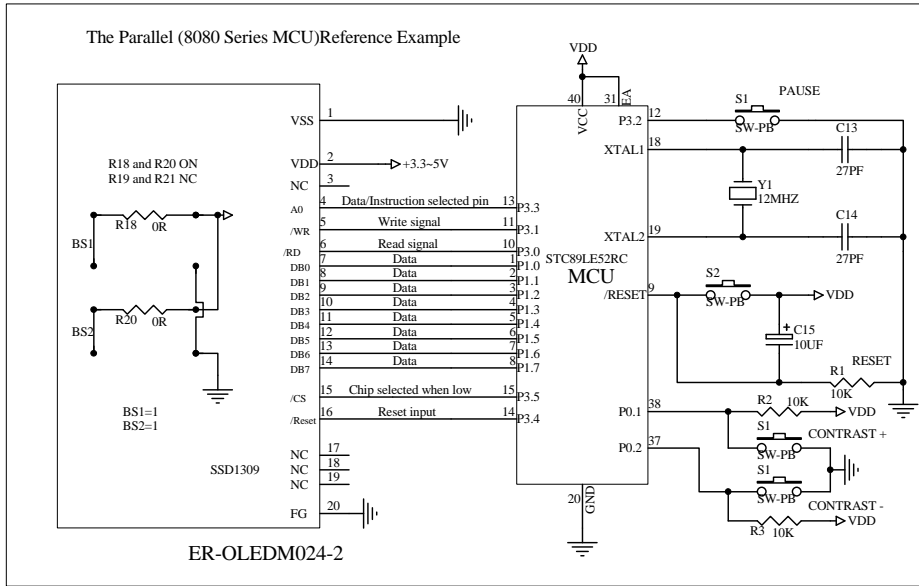

Interfacing OLED Display ER-OLEDM024-2 Series to the MCU STC89LE52RC

Title EASTRISING TECHNOLOGY CO.,LTD.			
Size A	Number ER-OLEDM024-2 Series	Revision A0	
Date: Feb-06-2018	Sheet of 1		Drawn By Javen
File			