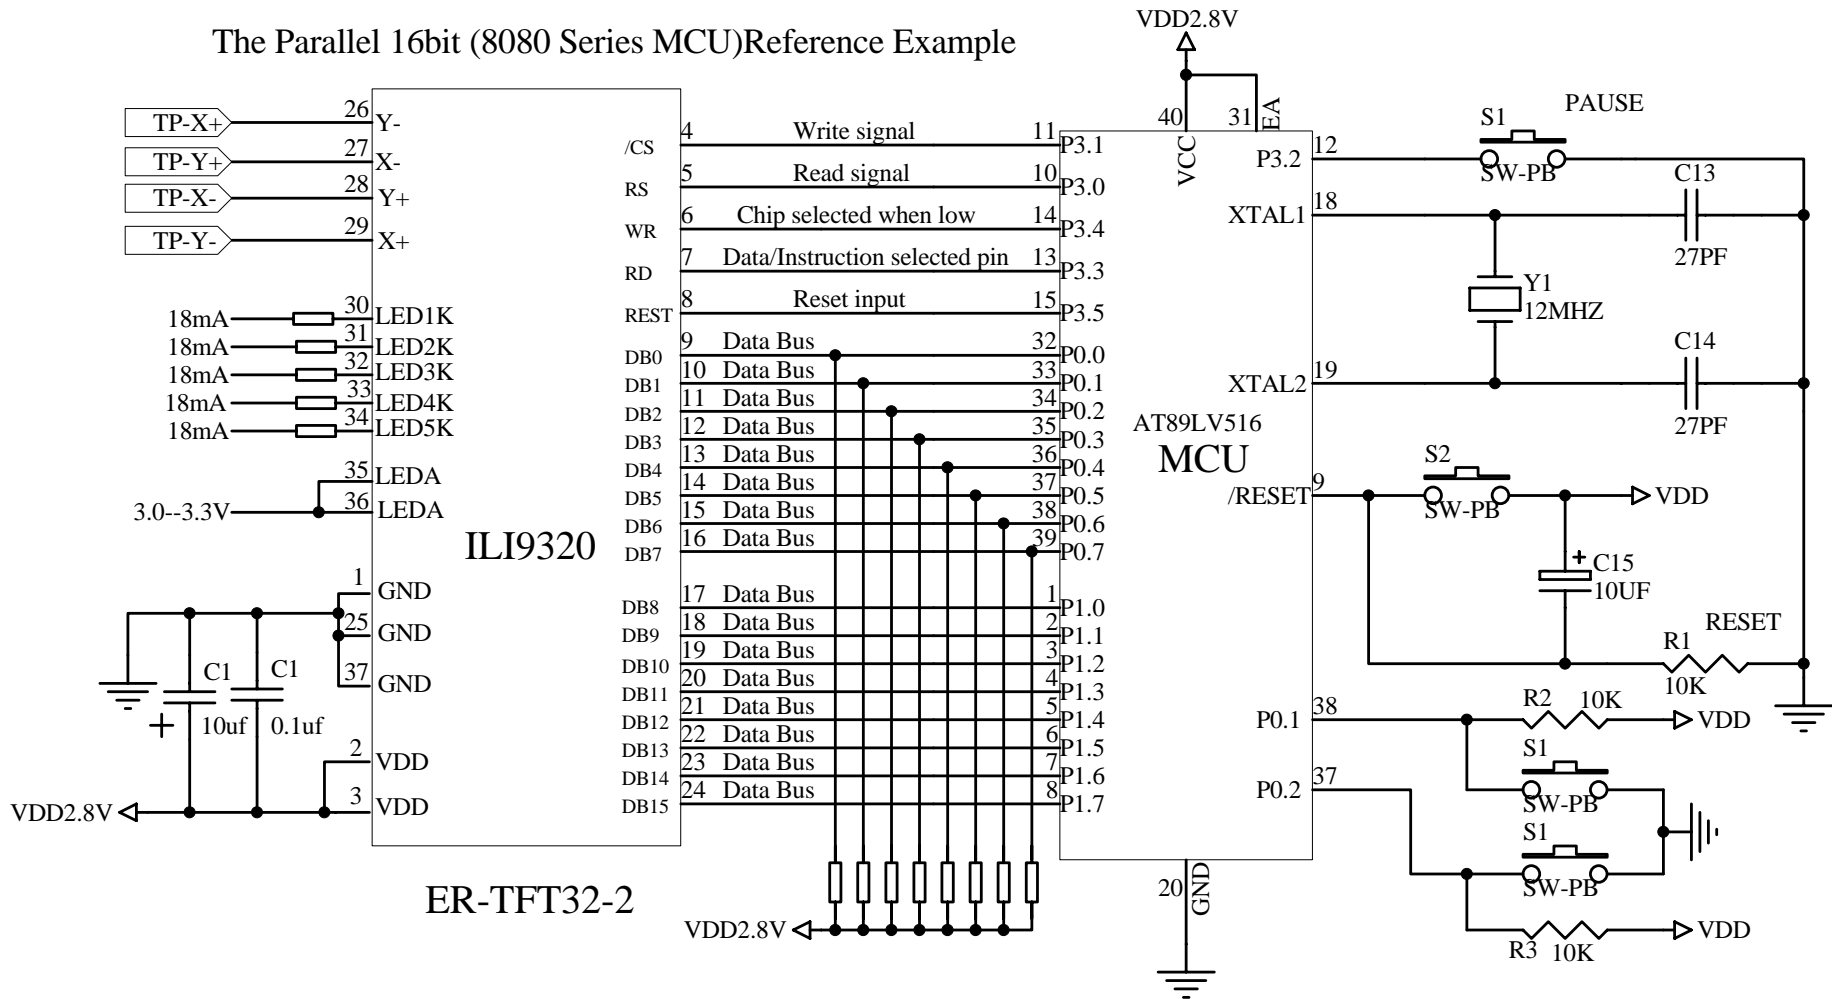

Interfacing LCD Modules to the AT89LV516 MCU

The Parallel 16bit (8080 Series MCU) Reference Example

Title EASTRISING TECHNOLOGY CO.,LTD.			
Size A	Number ER-TFT032-2	Revision A0	
Date:	03-Mar-2013	Sheet of	1
File		Drawn By	Javen