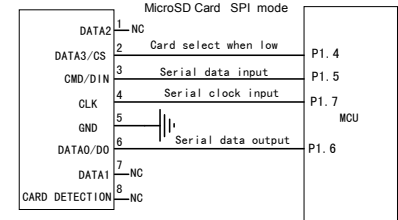

Interfacing TFT LCD Display ER-TFT1.44-1 to MCU STC12LE5A60S2

Title				EASTRISING TECHNOLOGY CO.,LTD.			
REV.	DESCRIPTION OF MODIFY	MODIFY BY	DATE	Size	Number	Revision	
A0	1' ST DESIGN	JIM	MAR/15/2017	A	ER-TFT1.44-1	A0	
A1				Date:	MAR/15/2017	Sheet of	1
A2				File			