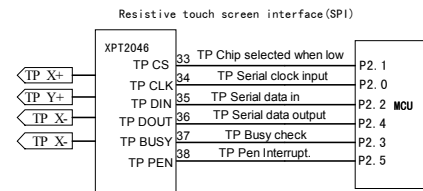

Interfacing TFT LCD Display ER-TFT1.44-1 to MCU STC12LE5A60S2

Title				EASTRISING TECHNOLOGY CO.,LTD.			
REV.	DESCRIPTION OF MODIFY	MODIFY BY	DATE	Size	Number	Revision	
A0	1' ST DESIGN	JIM	MAR/15/2017	A	ER-TFT1.44-1	A0	
A1				Date:	MAR/15/2017	Sheet of	1
A2				File			