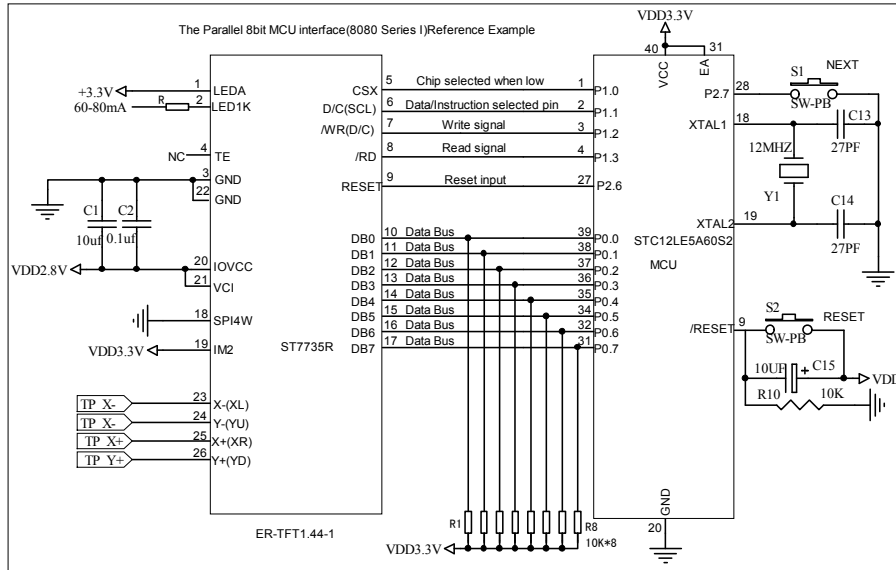

Interfacing TFT LCD Display ER-TFT1.44-1 to MCU STC12LE5A60S2

Title				EASTRISING TECHNOLOGY CO.,LTD.			
REV.	DESCRIPTION OF MODIFY	MODIFY BY	DATE	Size	Number	Revision	
A0	1' ST DESIGN	JIM	MAR/15/2017	A	ER-TFT1.44-1	A0	
A1				Date:	MAR/15/2017	Sheet of	1
A2				File			