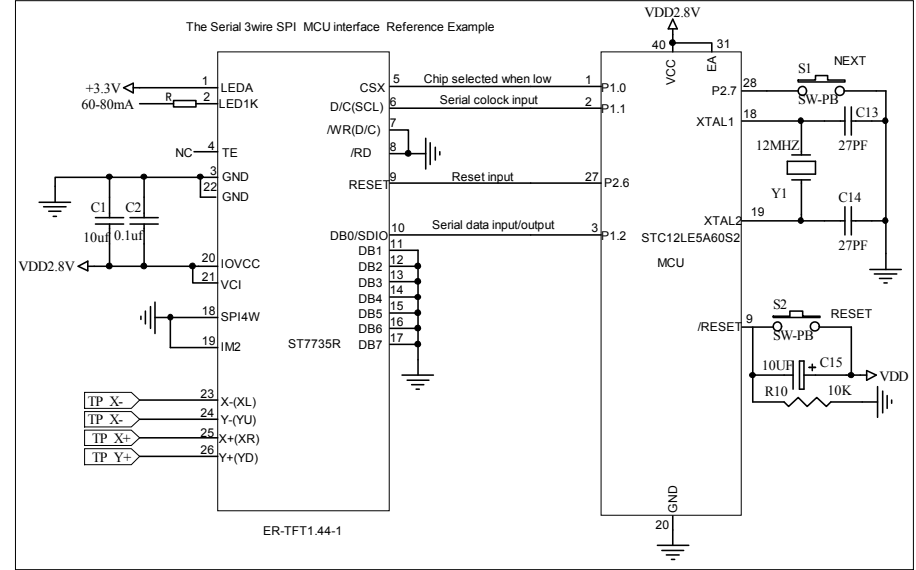

Interfacing TFT LCD Display ER-TFT1.44-1 to MCU STC12LE5A60S2

Title				EASTRISING TECHNOLOGY CO.,LTD.			
REV.	DESCRIPTION OF MODIFY	MODIFY BY	DATE	Size	Number	Revision	
A0	1' ST DESIGN	JIM	MAR/15/2017	A	ER-TFT1.44-1	A0	
A1				Date:	MAR/15/2017	Sheet of	1
A2				File			