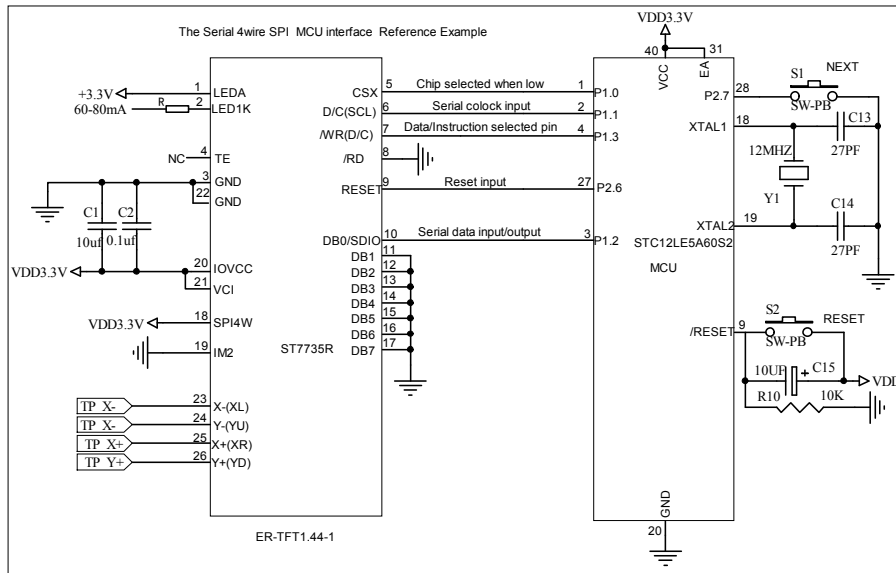

Interfacing TFT LCD Display ER-TFT1.44-1 to MCU STC12LE5A60S2

Title				EASTRISING TECHNOLOGY CO.,LTD.			
REV.	DESCRIPTION OF MODIFY	MODIFY BY	DATE	Size	Number	Revision	
A0	1' ST DESIGN	JIM	MAR/15/2017	A	ER-TFT1.44-1	A0	
A1				Date:	MAR/15/2017	Sheet of	1
A2				File			