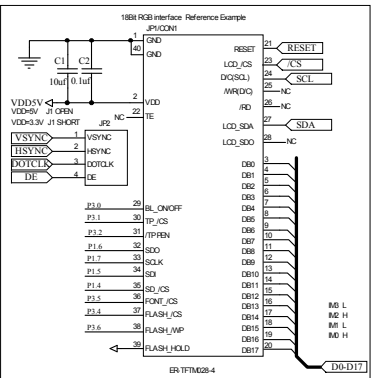

REV.	DESCRIPTION OF MODIFY	MODIFY BY	DATE	Size	Number	Revision	A0
A0	1ST DESIGN	JM	2014.02.21	A	ER1FTM28-4	1	
A1					2014.FEB.2014	1	
A2						1	

The EASTRISING TECHNOLOGY CO.,LTD.