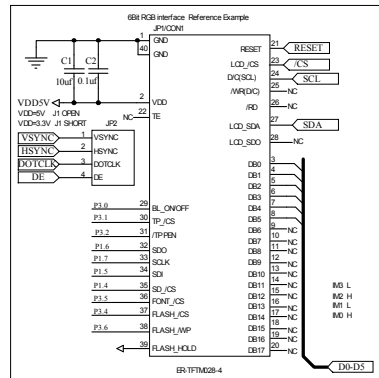

REV.	DESCRIPTION OF MODIFY	MODIFY BY	DATE	Size	Number	Revision	A0
A0	1ST DESIGN	JM	2014.02.21	A	ER1FTM28-4	1	
A1					2014.FEB.2014	1	
A2						1	

The EASTRISING TECHNOLOGY CO.,LTD.