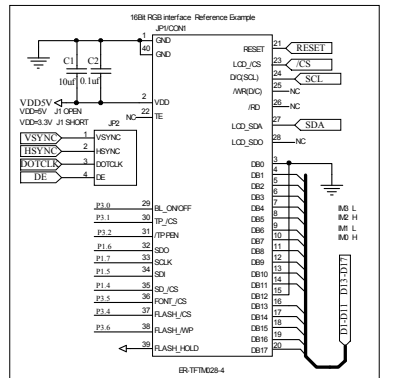

REV.	DESCRIPTION OF MODIFY	MODIFY BY	DATE	Size	Number	Revision	A0
A0	1ST DESIGN	JM	2014.02.21	A	ER1FTM28-4	1	
A1					2014.FEB.2014	1	
A2						1	

The EASTRISING TECHNOLOGY CO.,LTD.