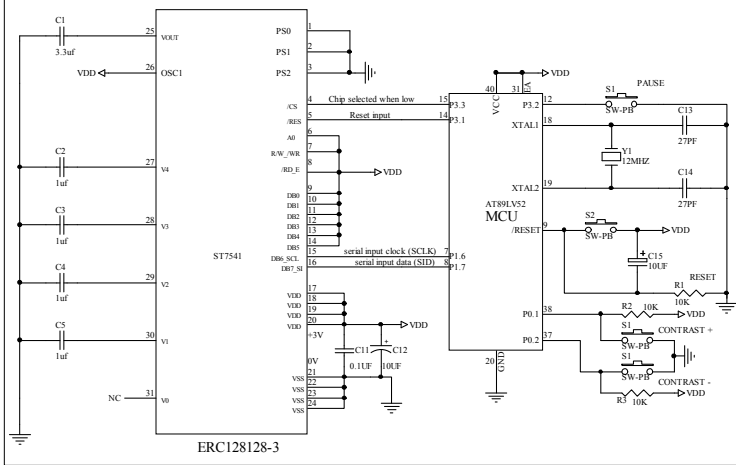

The Serial I2C Reference Example

ERC128128-3