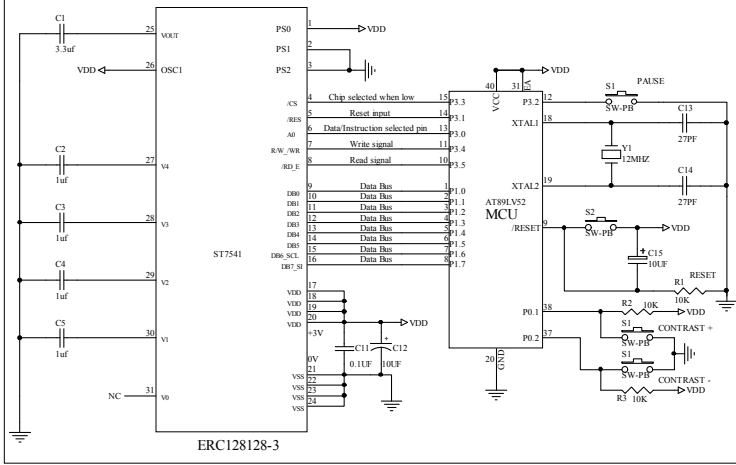

The Serial 3line SPI Reference Example

Interfacing LCD Modules to the AT89LV52 MCU

ERC128128-3