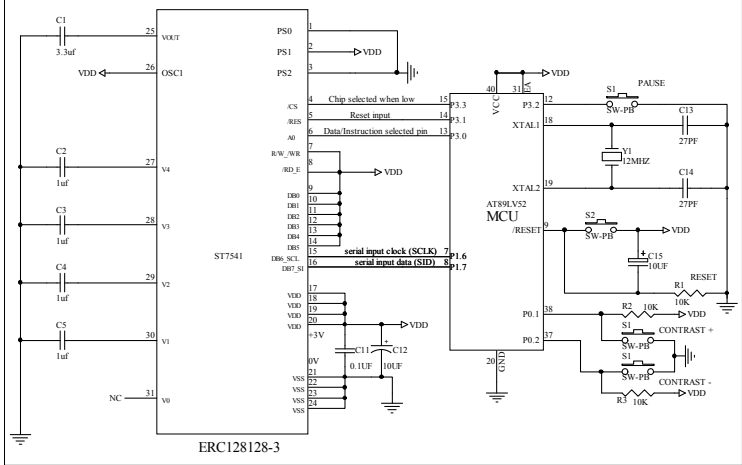

ERC128128-3