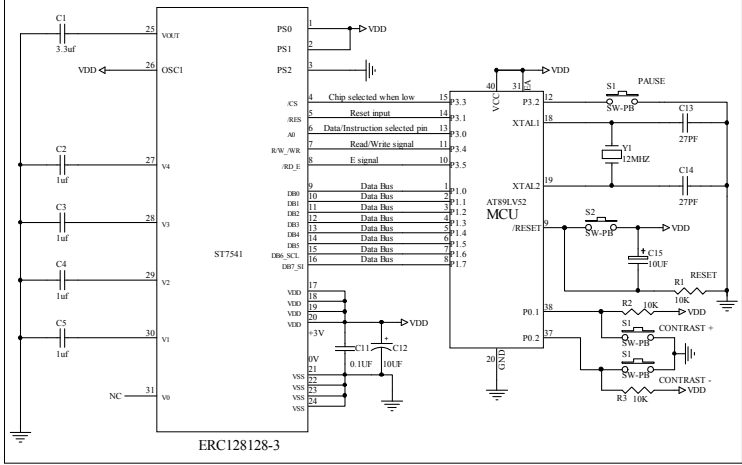

The Parallel 8Bit(6800 Series MCU)Reference Example

The Serial 4line SPI Reference Example

ERC128128-3