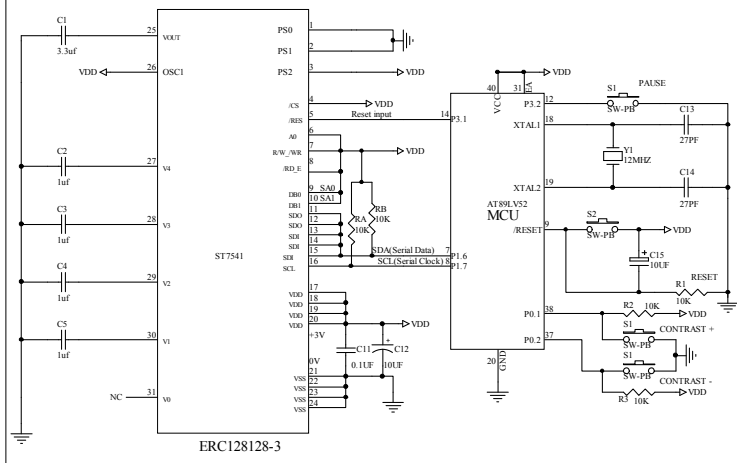

ERC128128-3

Title		
EASTRISING TECHNOLOGY CO.,LTD.		
Size	Number	Revision
A	ERC128128-3	A0
Date:	21-Jun-2009	Sheet of
File:		Drawn By
		1
		Jawen