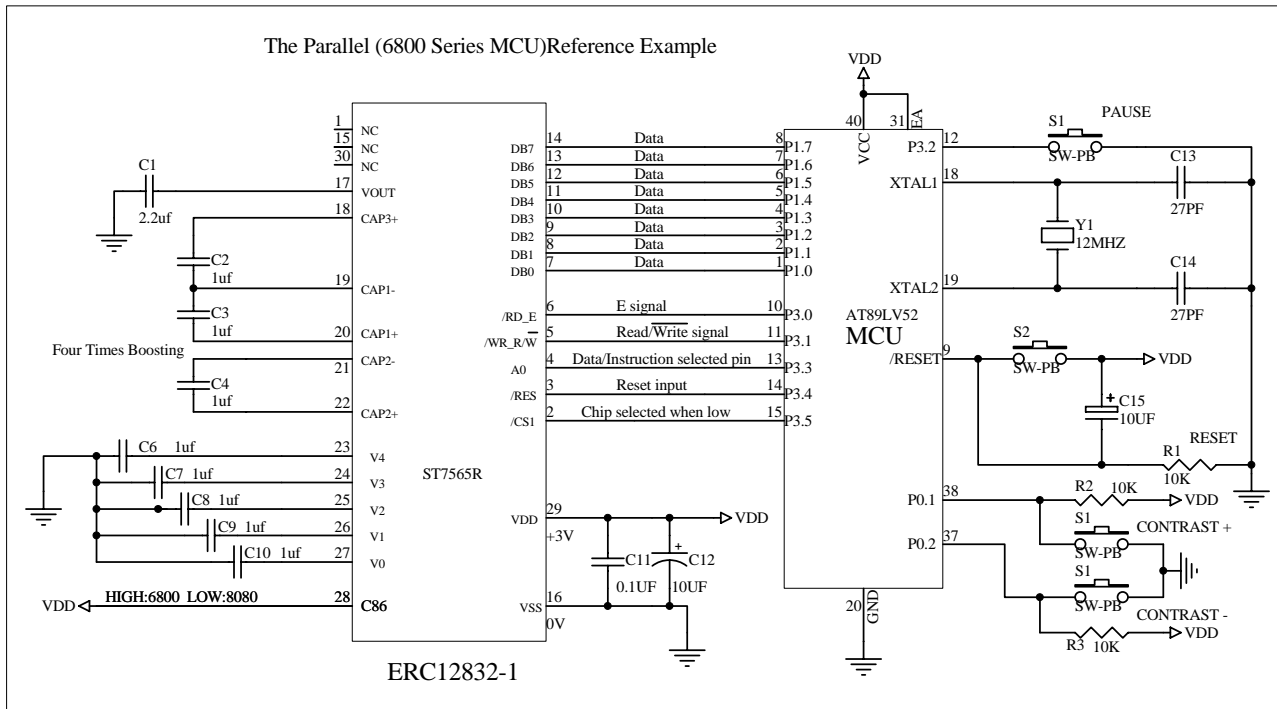

# Interfacing LCD Modules to the AT89LV52 MCU

The Parallel (8080 Series MCU)Reference Example

The Parallel (6800 Series MCU)Reference Example

LED Backlight

Title			<b>EASTRISING TECHNOLOGY CO.,LTD.</b>
Size	Number	Revision A1	
A	ERC12832-1	Date: 29-Jan-2013	
Date:	19-Jun-2009	Sheet of	1
File		Drawn By	Javen