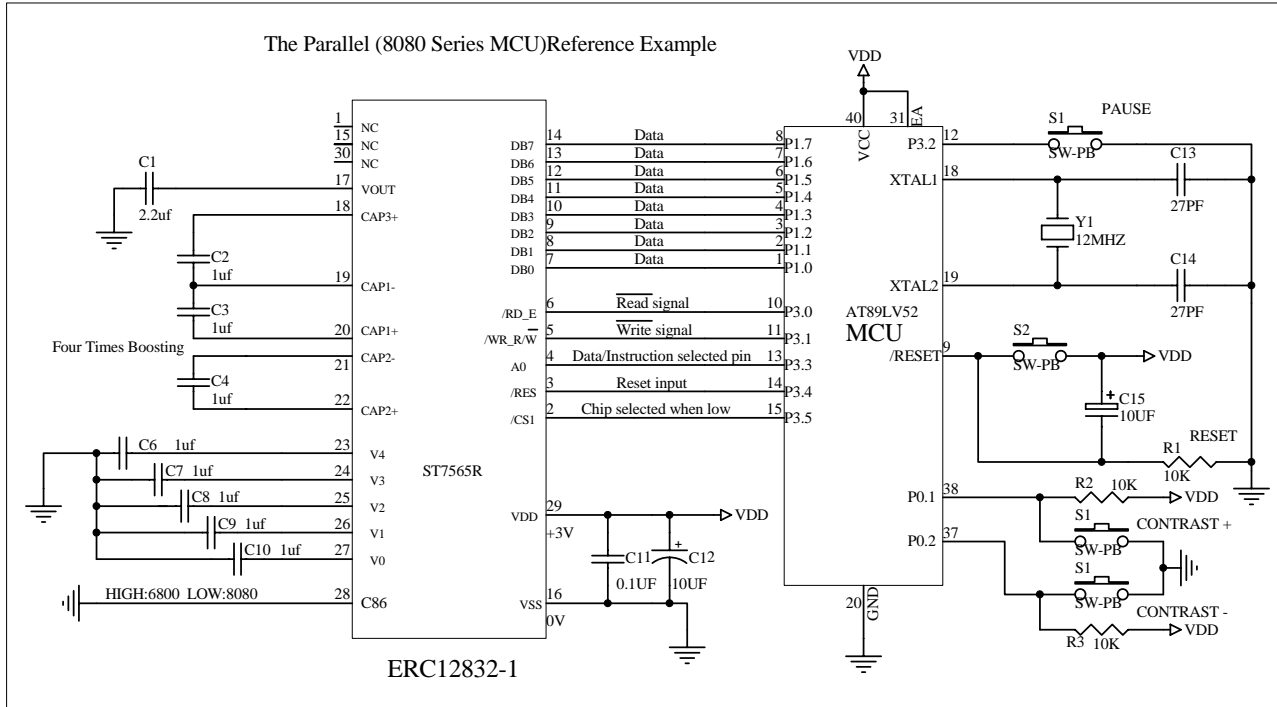

# Interfacing LCD Modules to the AT89LV52 MCU

The Parallel (8080 Series MCU)Reference Example

The Parallel (6800 Series MCU)Reference Example

LED Backlight

Title			<b>EASTRISING TECHNOLOGY CO.,LTD.</b>
Size	Number	Revision A1	
A	ERC12832-1	Date: 29-Jan-2013	
Date:	19-Jun-2009	Sheet of	1
File		Drawn By	Javen