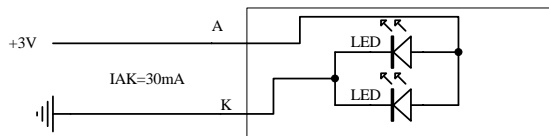

# Interfacing LCD Modules to the AT89LV52 MCU

The Parallel (8080 Series MCU)Reference Example

The Parallel (6800 Series MCU)Reference Example

LED Backlight

Title			<b>EASTRISING TECHNOLOGY CO.,LTD.</b>
Size	Number	Revision A1	
A	ERC12832-1	Date: 29-Jan-2013	
Date:	19-Jun-2009	Sheet of	1
File		Drawn By	Javen