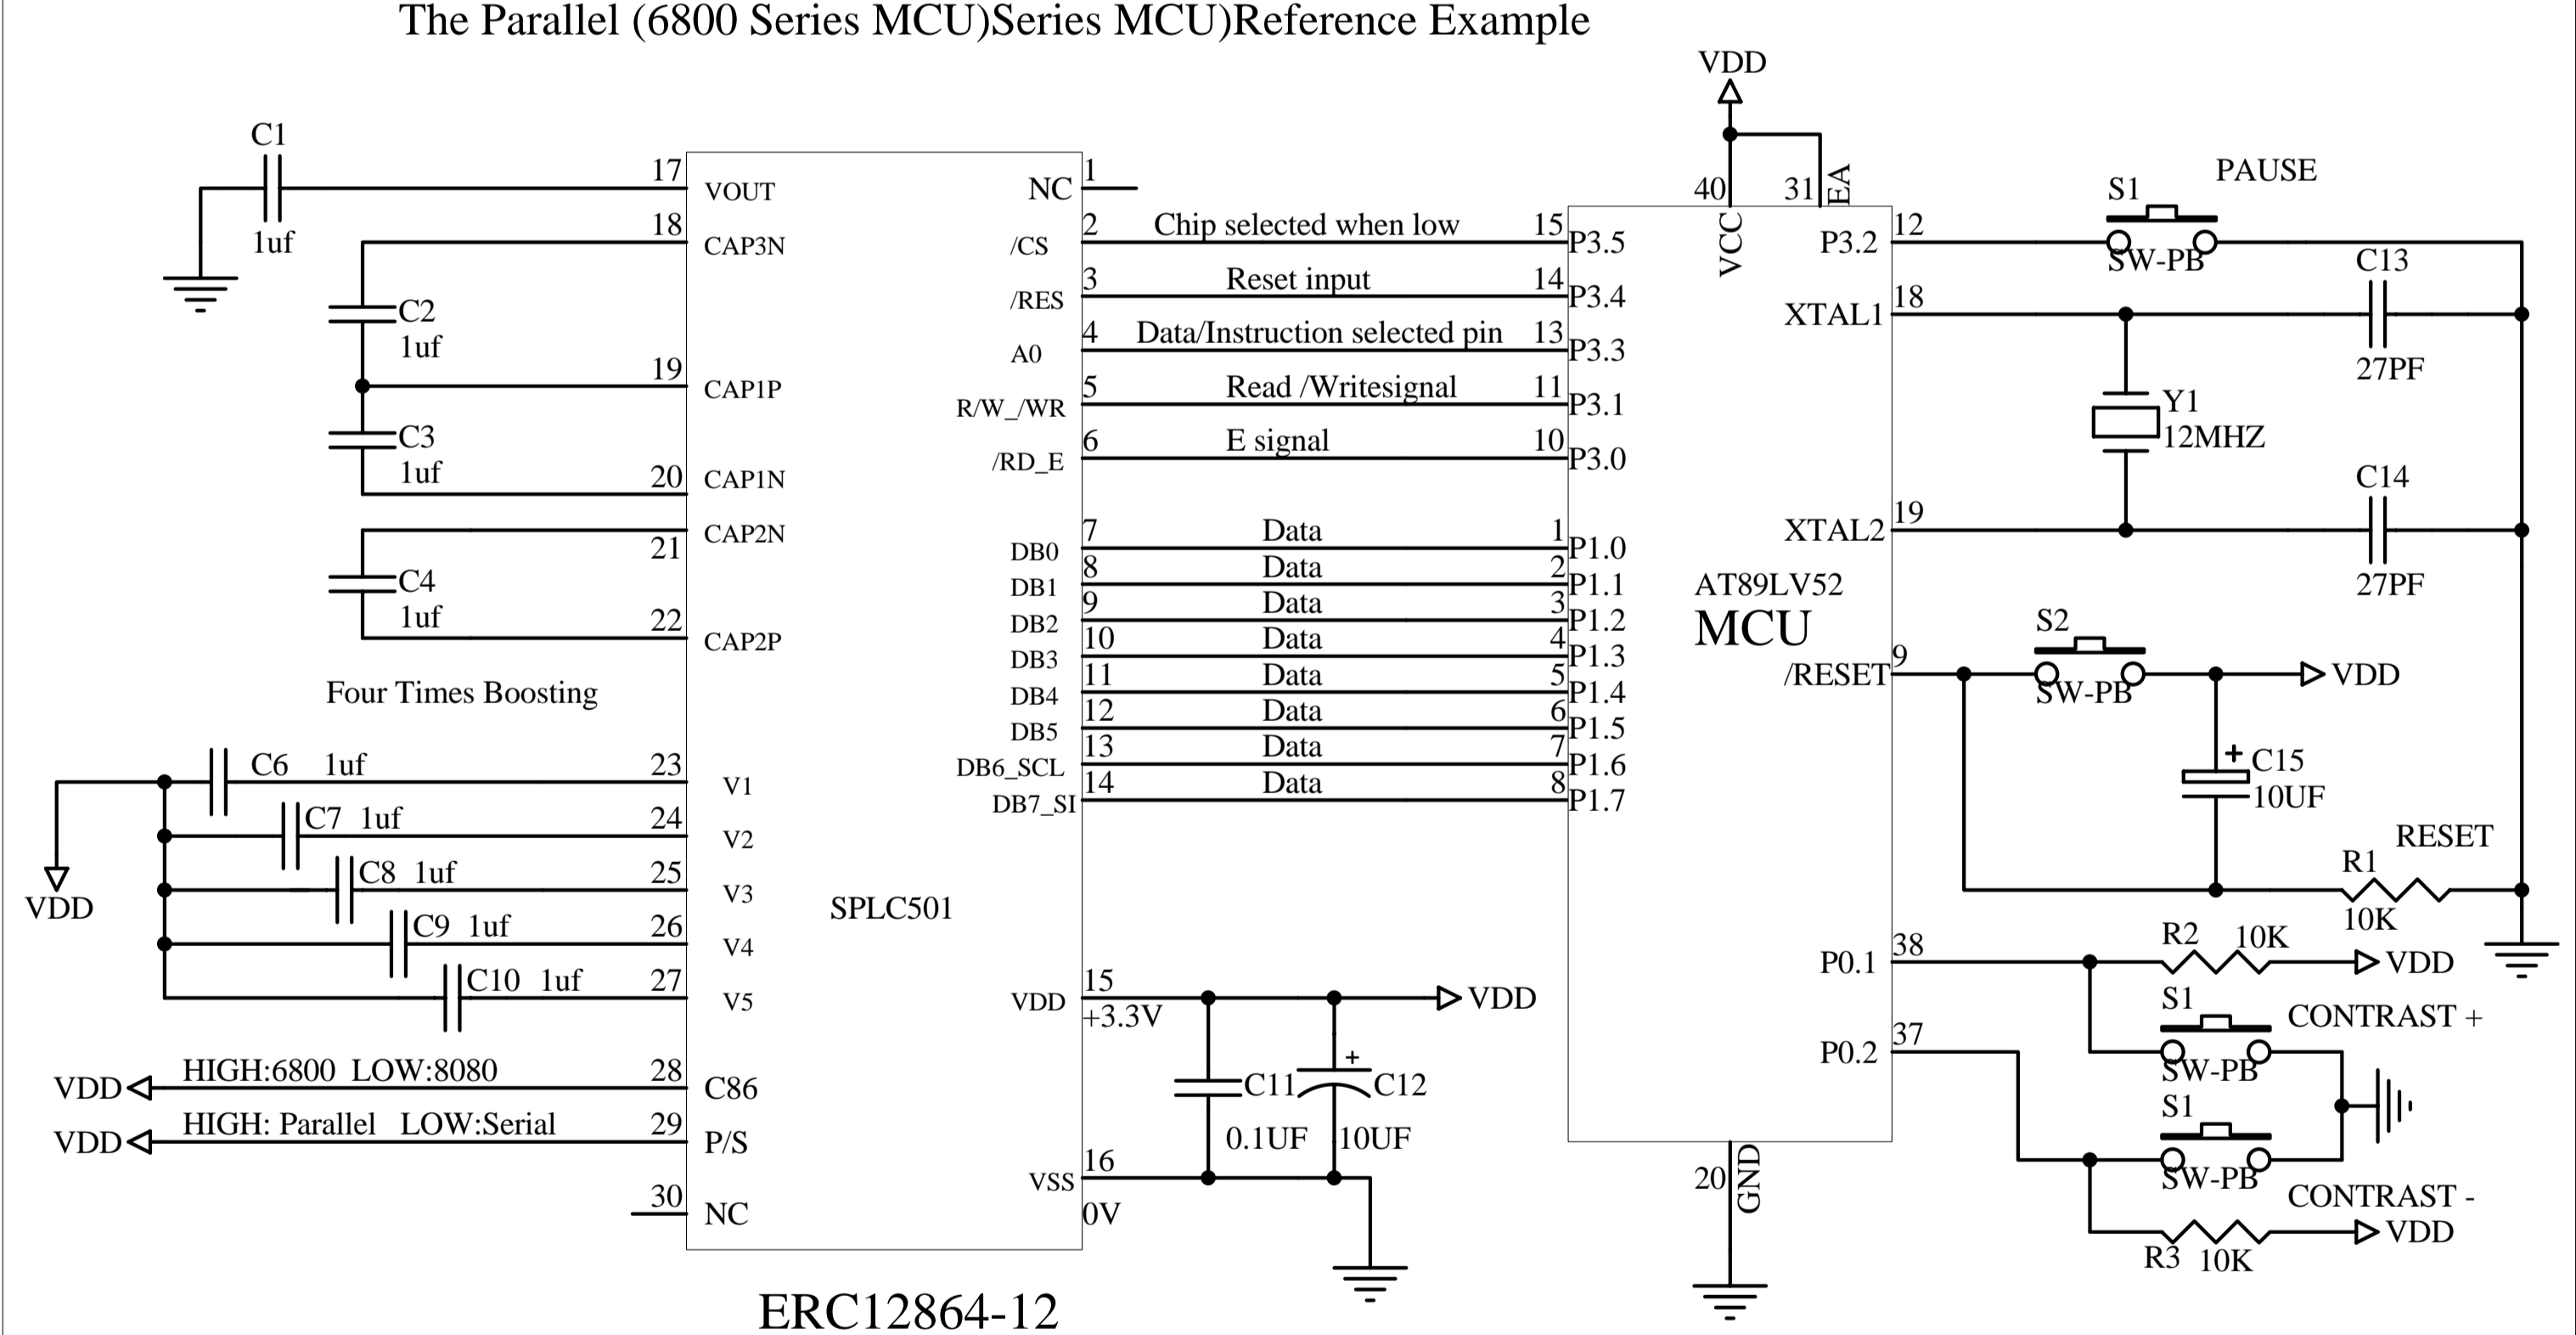

VDD 5V Interfacing LCD Modules to the AT89C52 MCU

The Parallel (8080 Series MCU)Reference Example

ERC12864-12

The Parallel (6800 Series MCU)Series MCU)Reference Example

ERC12864-12

The Serial (SPD)Reference Example

ERC12864-12

LED Backlight

VDD 3.3V Interfacing LCD Modules to the AT89LV52 MCU

The Parallel (8080 Series MCU)Reference Example

ERC12864-12

The Parallel (6800 Series MCU)Series MCU)Reference Example

ERC12864-12

The Serial (SPI)Reference Example

ERC12864-12

LED Backlight

Title EASTRISING TECHNOLOGY CO.,LTD.		
Size A	Number ERC12864-12	Revision A0
Date: 19-Jun-2009	Sheet of 1 Drawn By Javen	