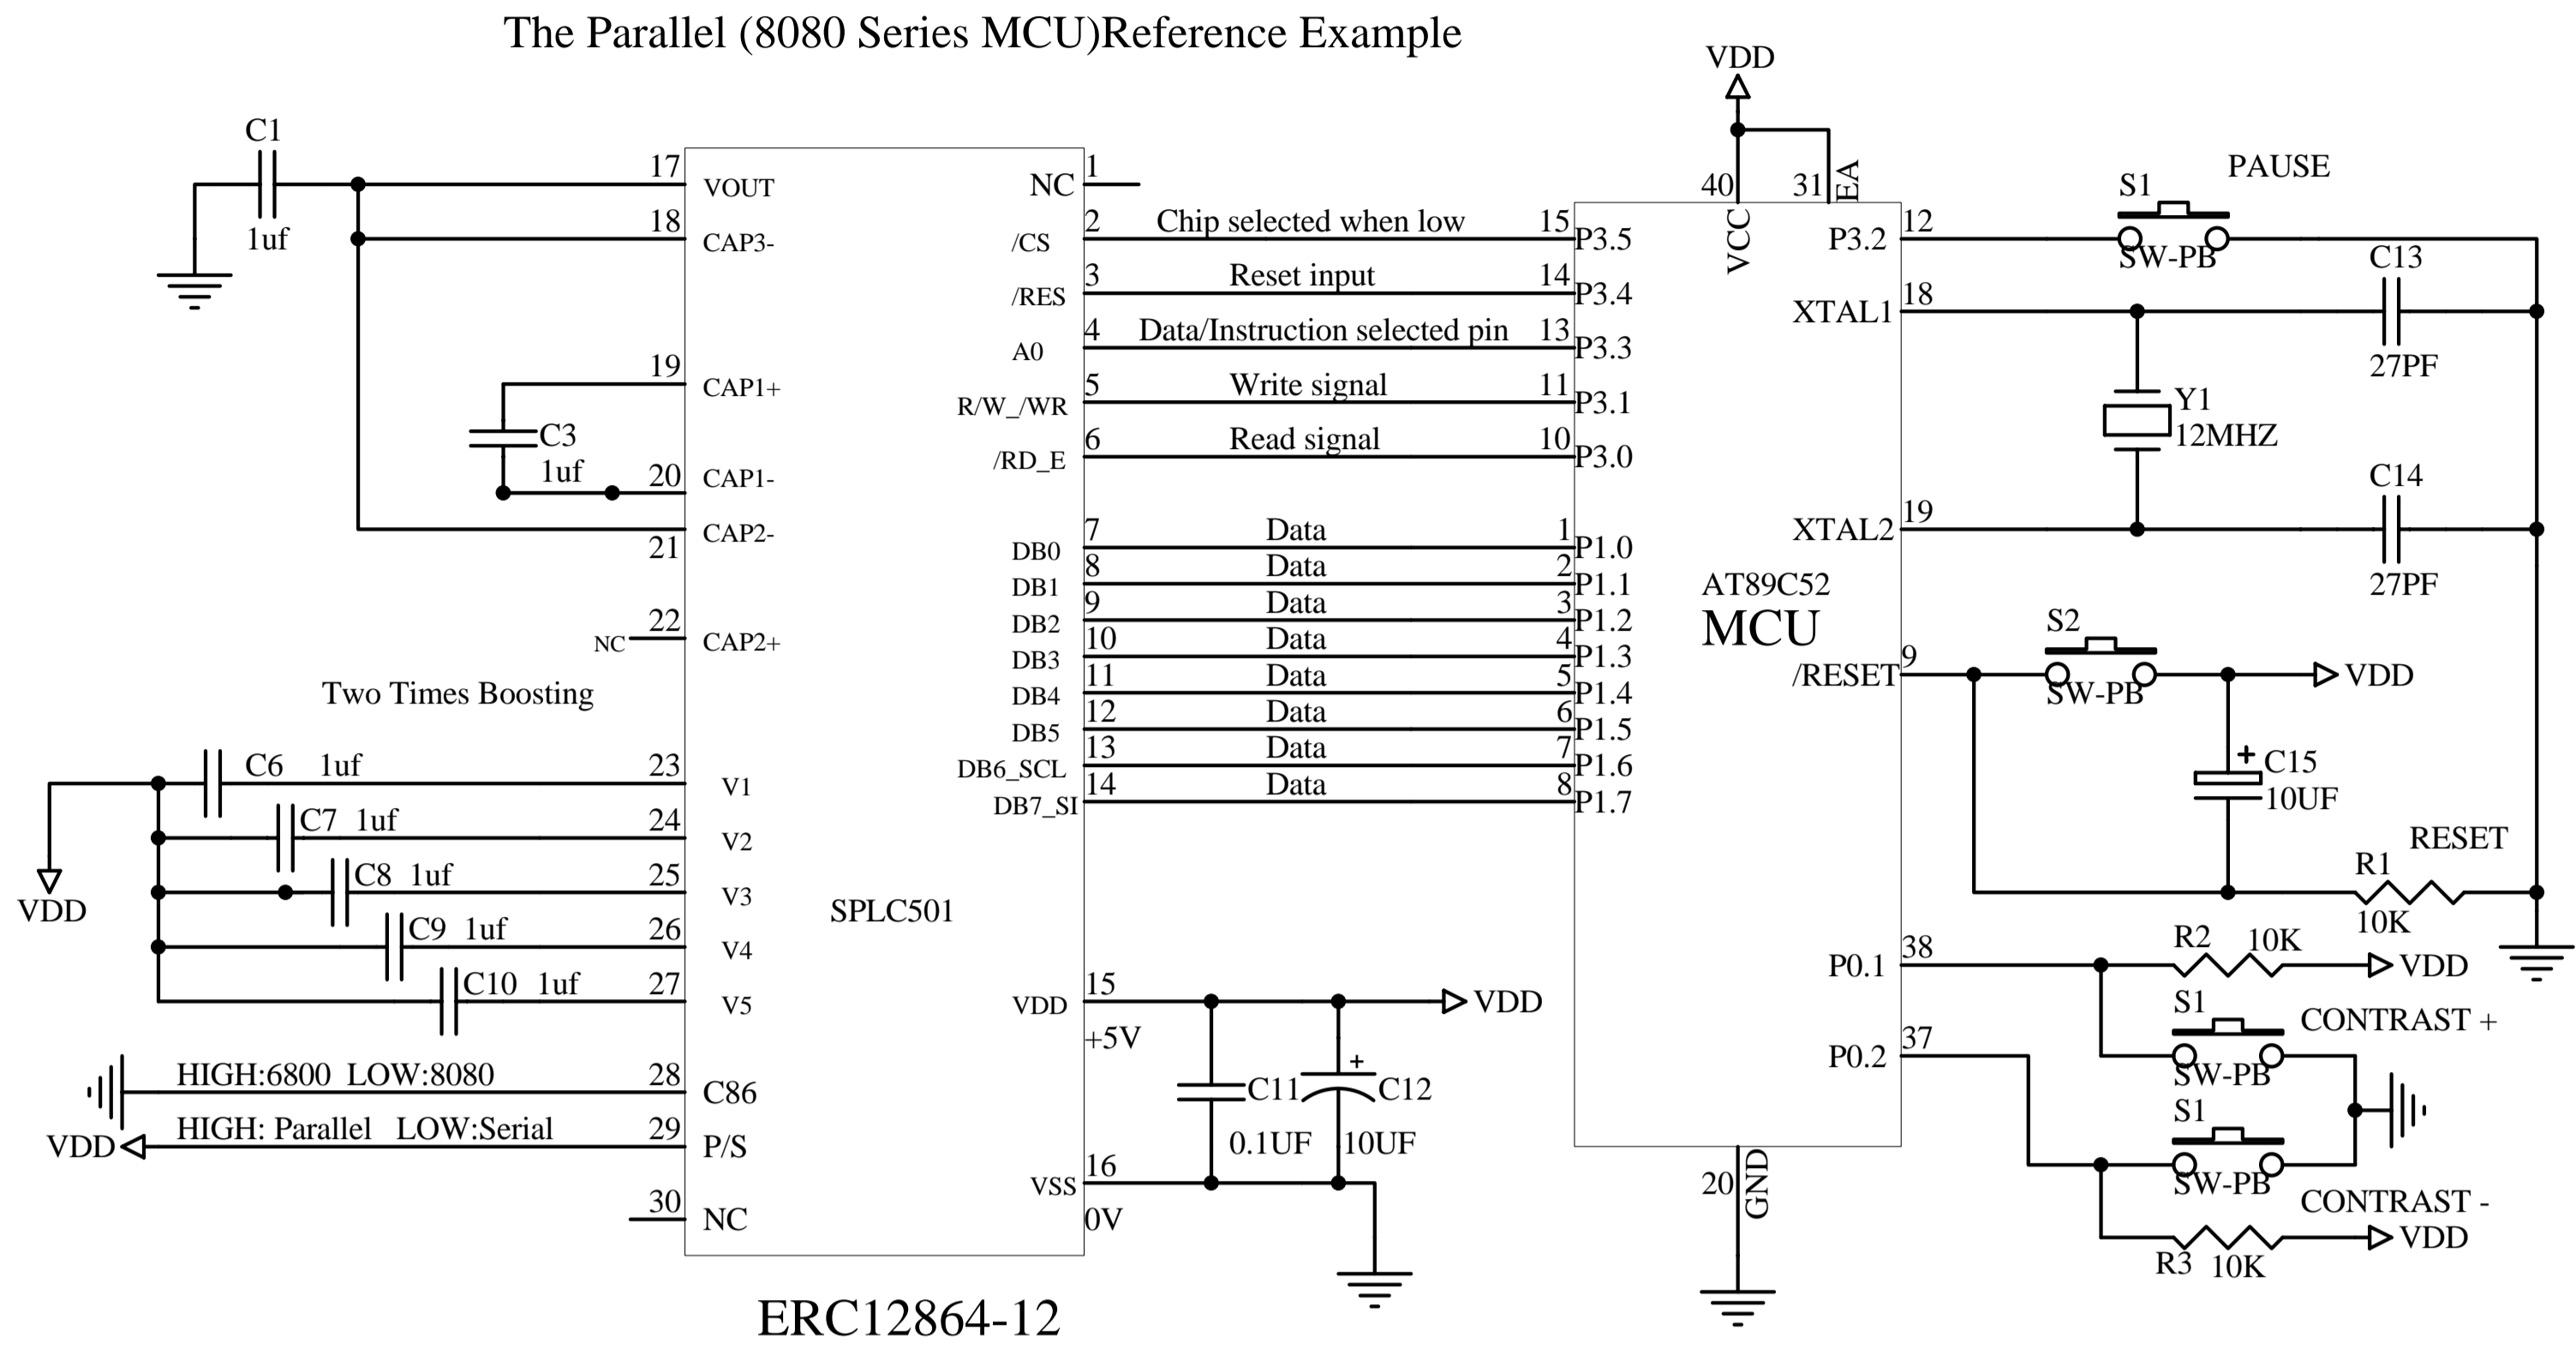

VDD 5V Interfacing LCD Modules to the AT89C52 MCU

The Parallel (8080 Series MCU)Reference Example

ERC12864-12

The Parallel (6800 Series MCU)Series MCU)Reference Example

ERC12864-12

The Serial (SPD)Reference Example

ERC12864-12

LED Backlight

VDD 3.3V Interfacing LCD Modules to the AT89LV52 MCU

The Parallel (8080 Series MCU)Reference Example

ERC12864-12

The Parallel (6800 Series MCU)Series MCU)Reference Example

ERC12864-12

The Serial (SPI)Reference Example

ERC12864-12

LED Backlight

Title EASTRISING TECHNOLOGY CO.,LTD.		
Size A	Number ERC12864-12	Revision A0
Date: 19-Jun-2009	Sheet of 1 Drawn By Javen	