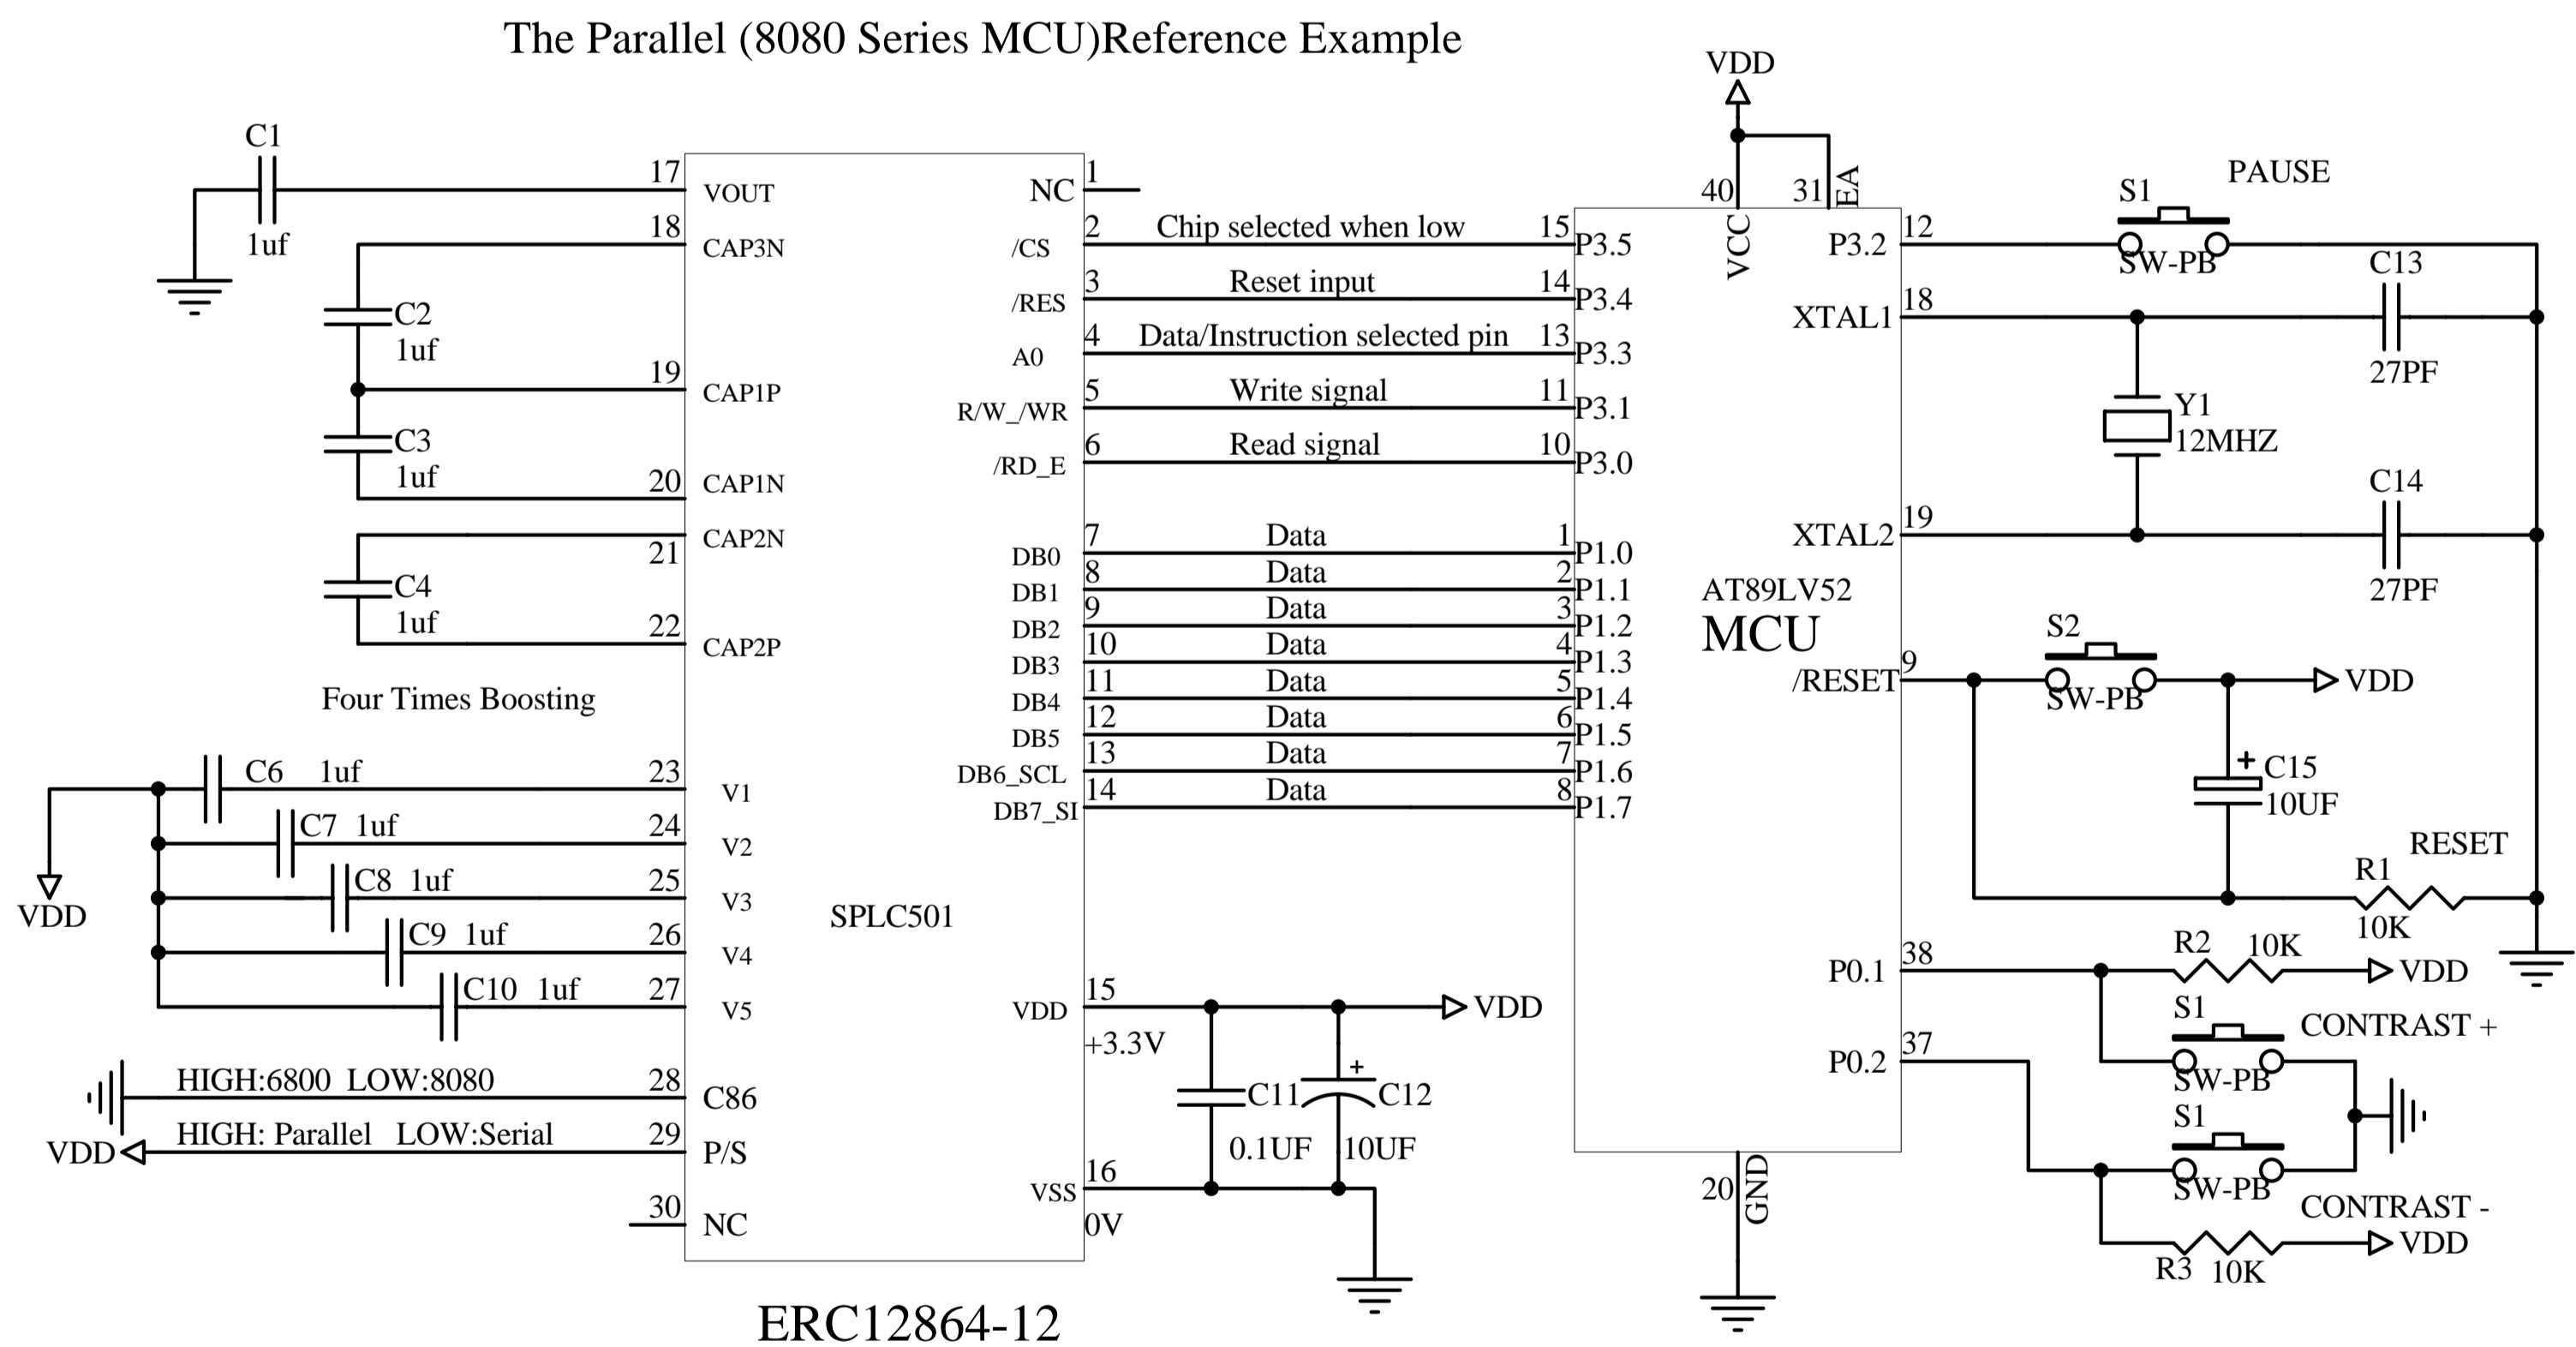

VDD 5V Interfacing LCD Modules to the AT89C52 MCU

The Parallel (8080 Series MCU)Reference Example

ERC12864-12

The Parallel (6800 Series MCU)Series MCU)Reference Example

ERC12864-12

The Serial (SPD)Reference Example

ERC12864-12

LED Backlight

VDD 3.3V Interfacing LCD Modules to the AT89LV52 MCU

The Parallel (8080 Series MCU)Reference Example

ERC12864-12

The Parallel (6800 Series MCU)Series MCU)Reference Example

ERC12864-12

The Serial (SPI)Reference Example

ERC12864-12

LED Backlight

Title EASTRISING TECHNOLOGY CO.,LTD.		
Size A	Number ERC12864-12	Revision A0
Date: 19-Jun-2009	Sheet of 1 Drawn By Javen	