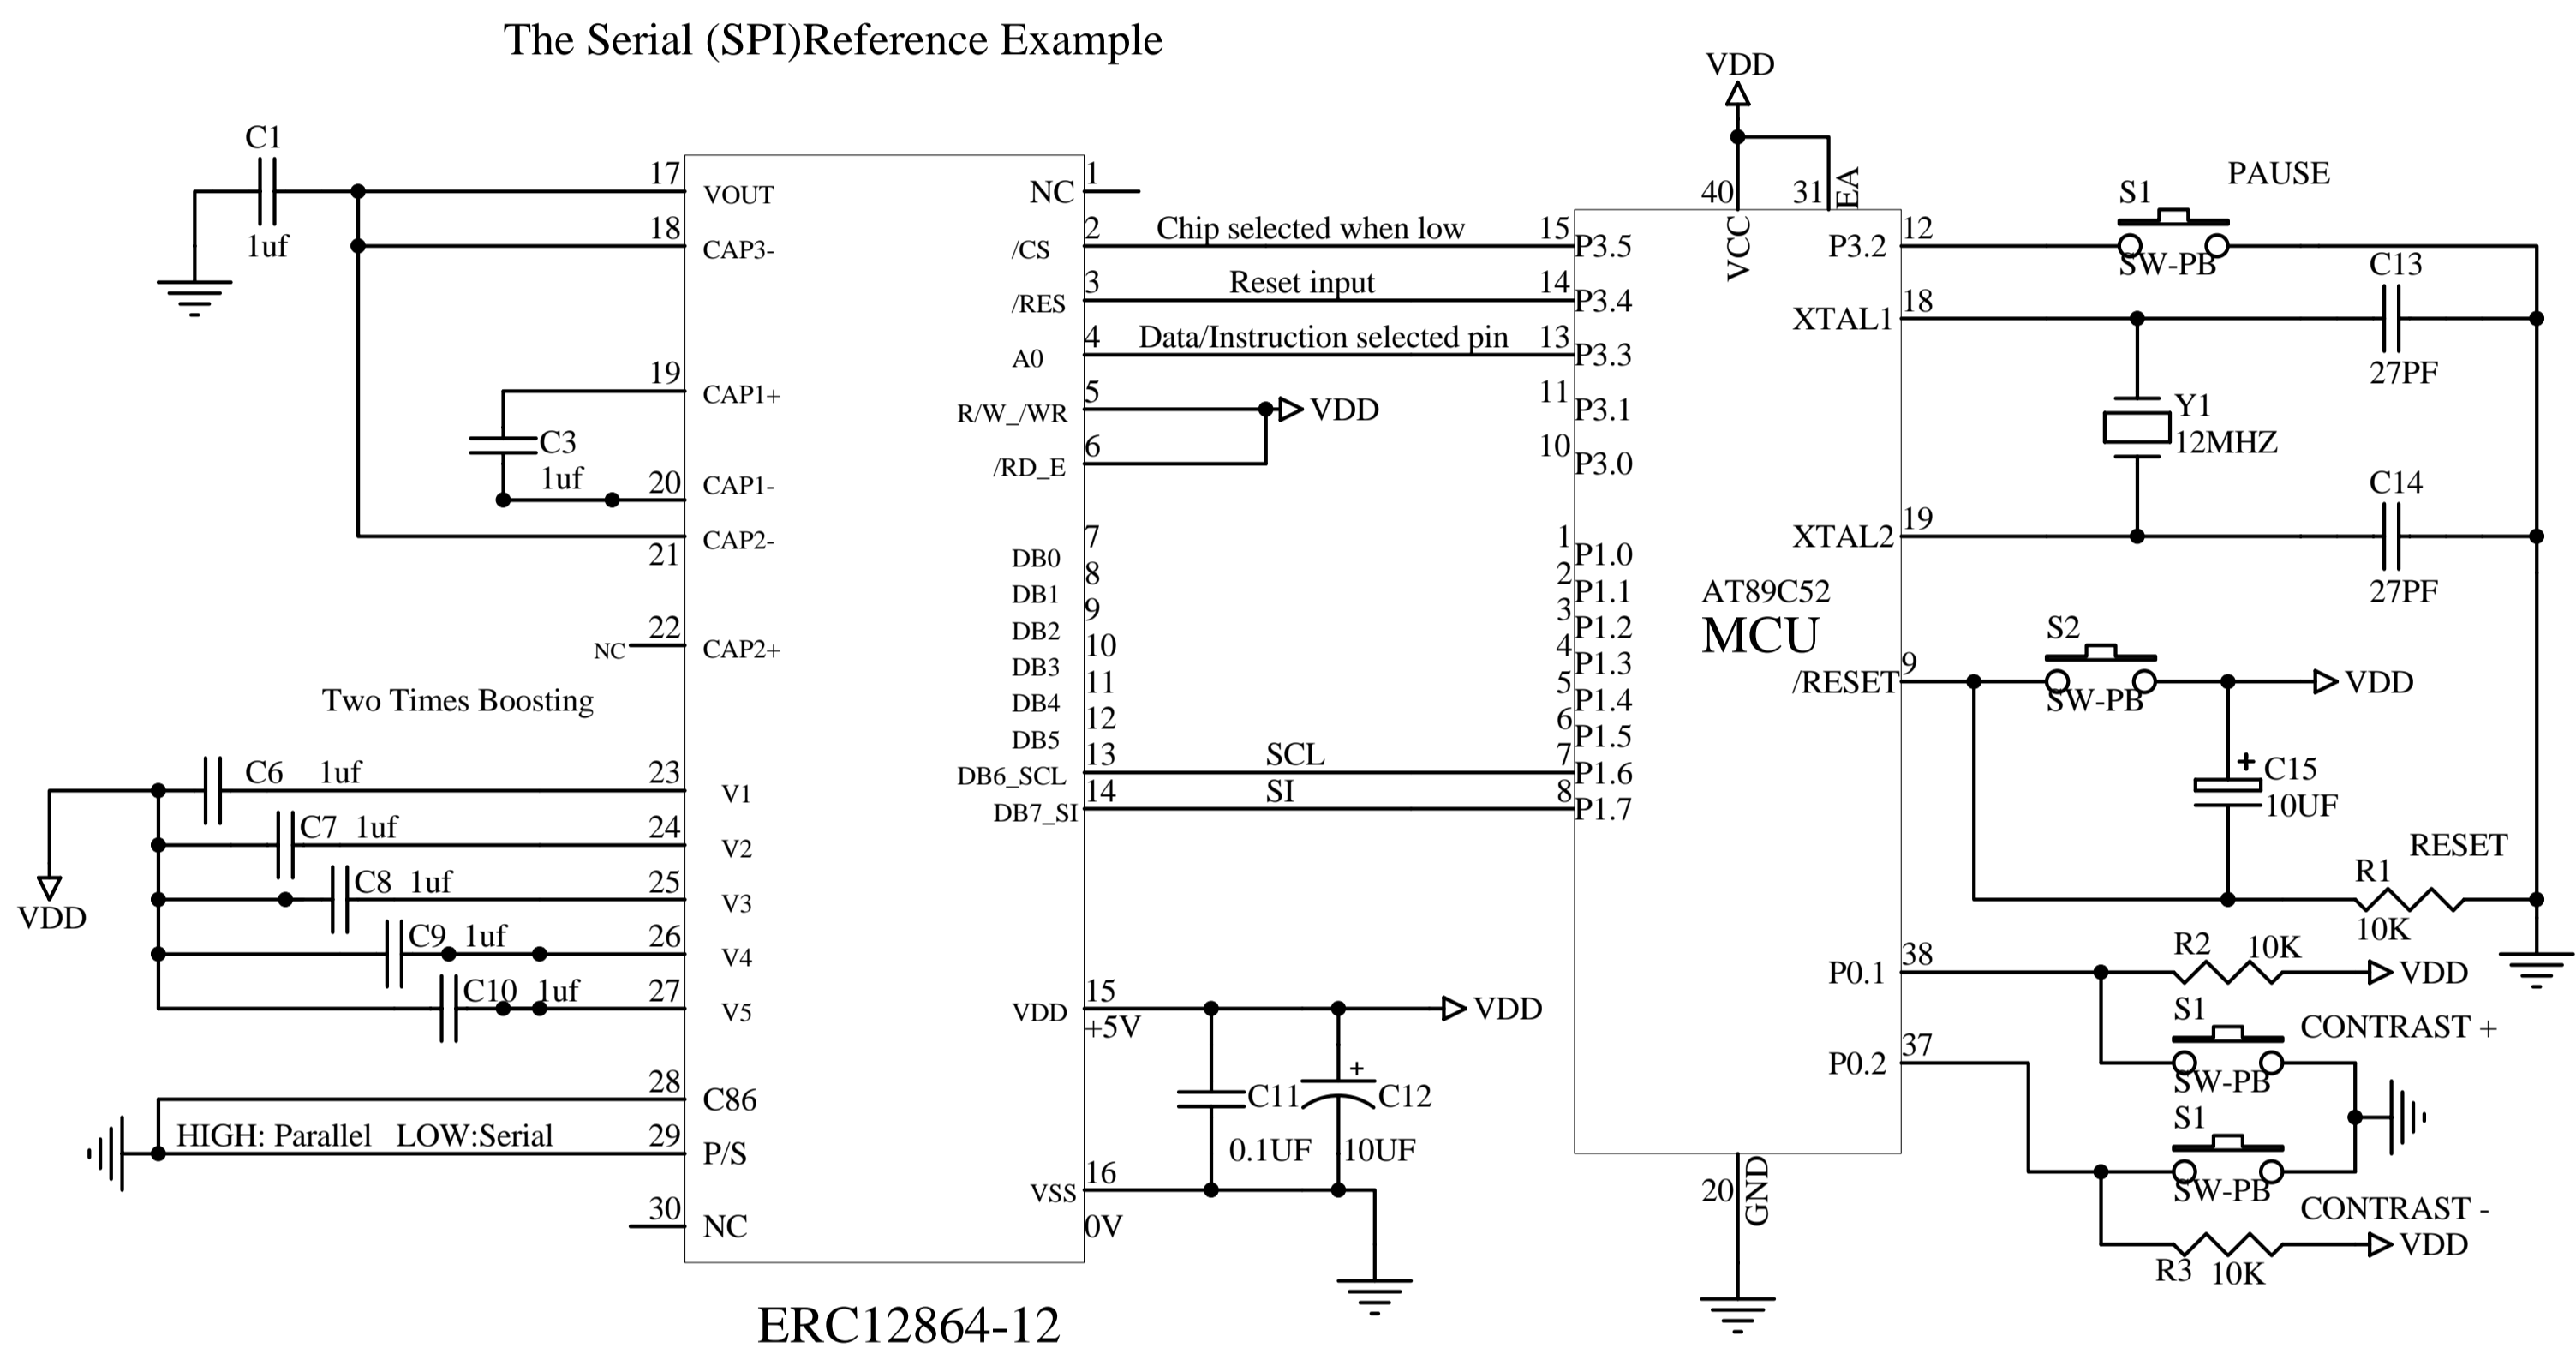

VDD 5V Interfacing LCD Modules to the AT89C52 MCU

The Parallel (8080 Series MCU)Reference Example

ERC12864-12

The Parallel (6800 Series MCU)Series MCU)Reference Example

ERC12864-12

The Serial (SPD)Reference Example

ERC12864-12

LED Backlight

VDD 3.3V Interfacing LCD Modules to the AT89LV52 MCU

The Parallel (8080 Series MCU)Reference Example

ERC12864-12

The Parallel (6800 Series MCU)Series MCU)Reference Example

ERC12864-12

The Serial (SPI)Reference Example

ERC12864-12

LED Backlight

Title EASTRISING TECHNOLOGY CO.,LTD.		
Size A	Number ERC12864-12	Revision A0
Date: 19-Jun-2009	Sheet of 1 Drawn By Javen	