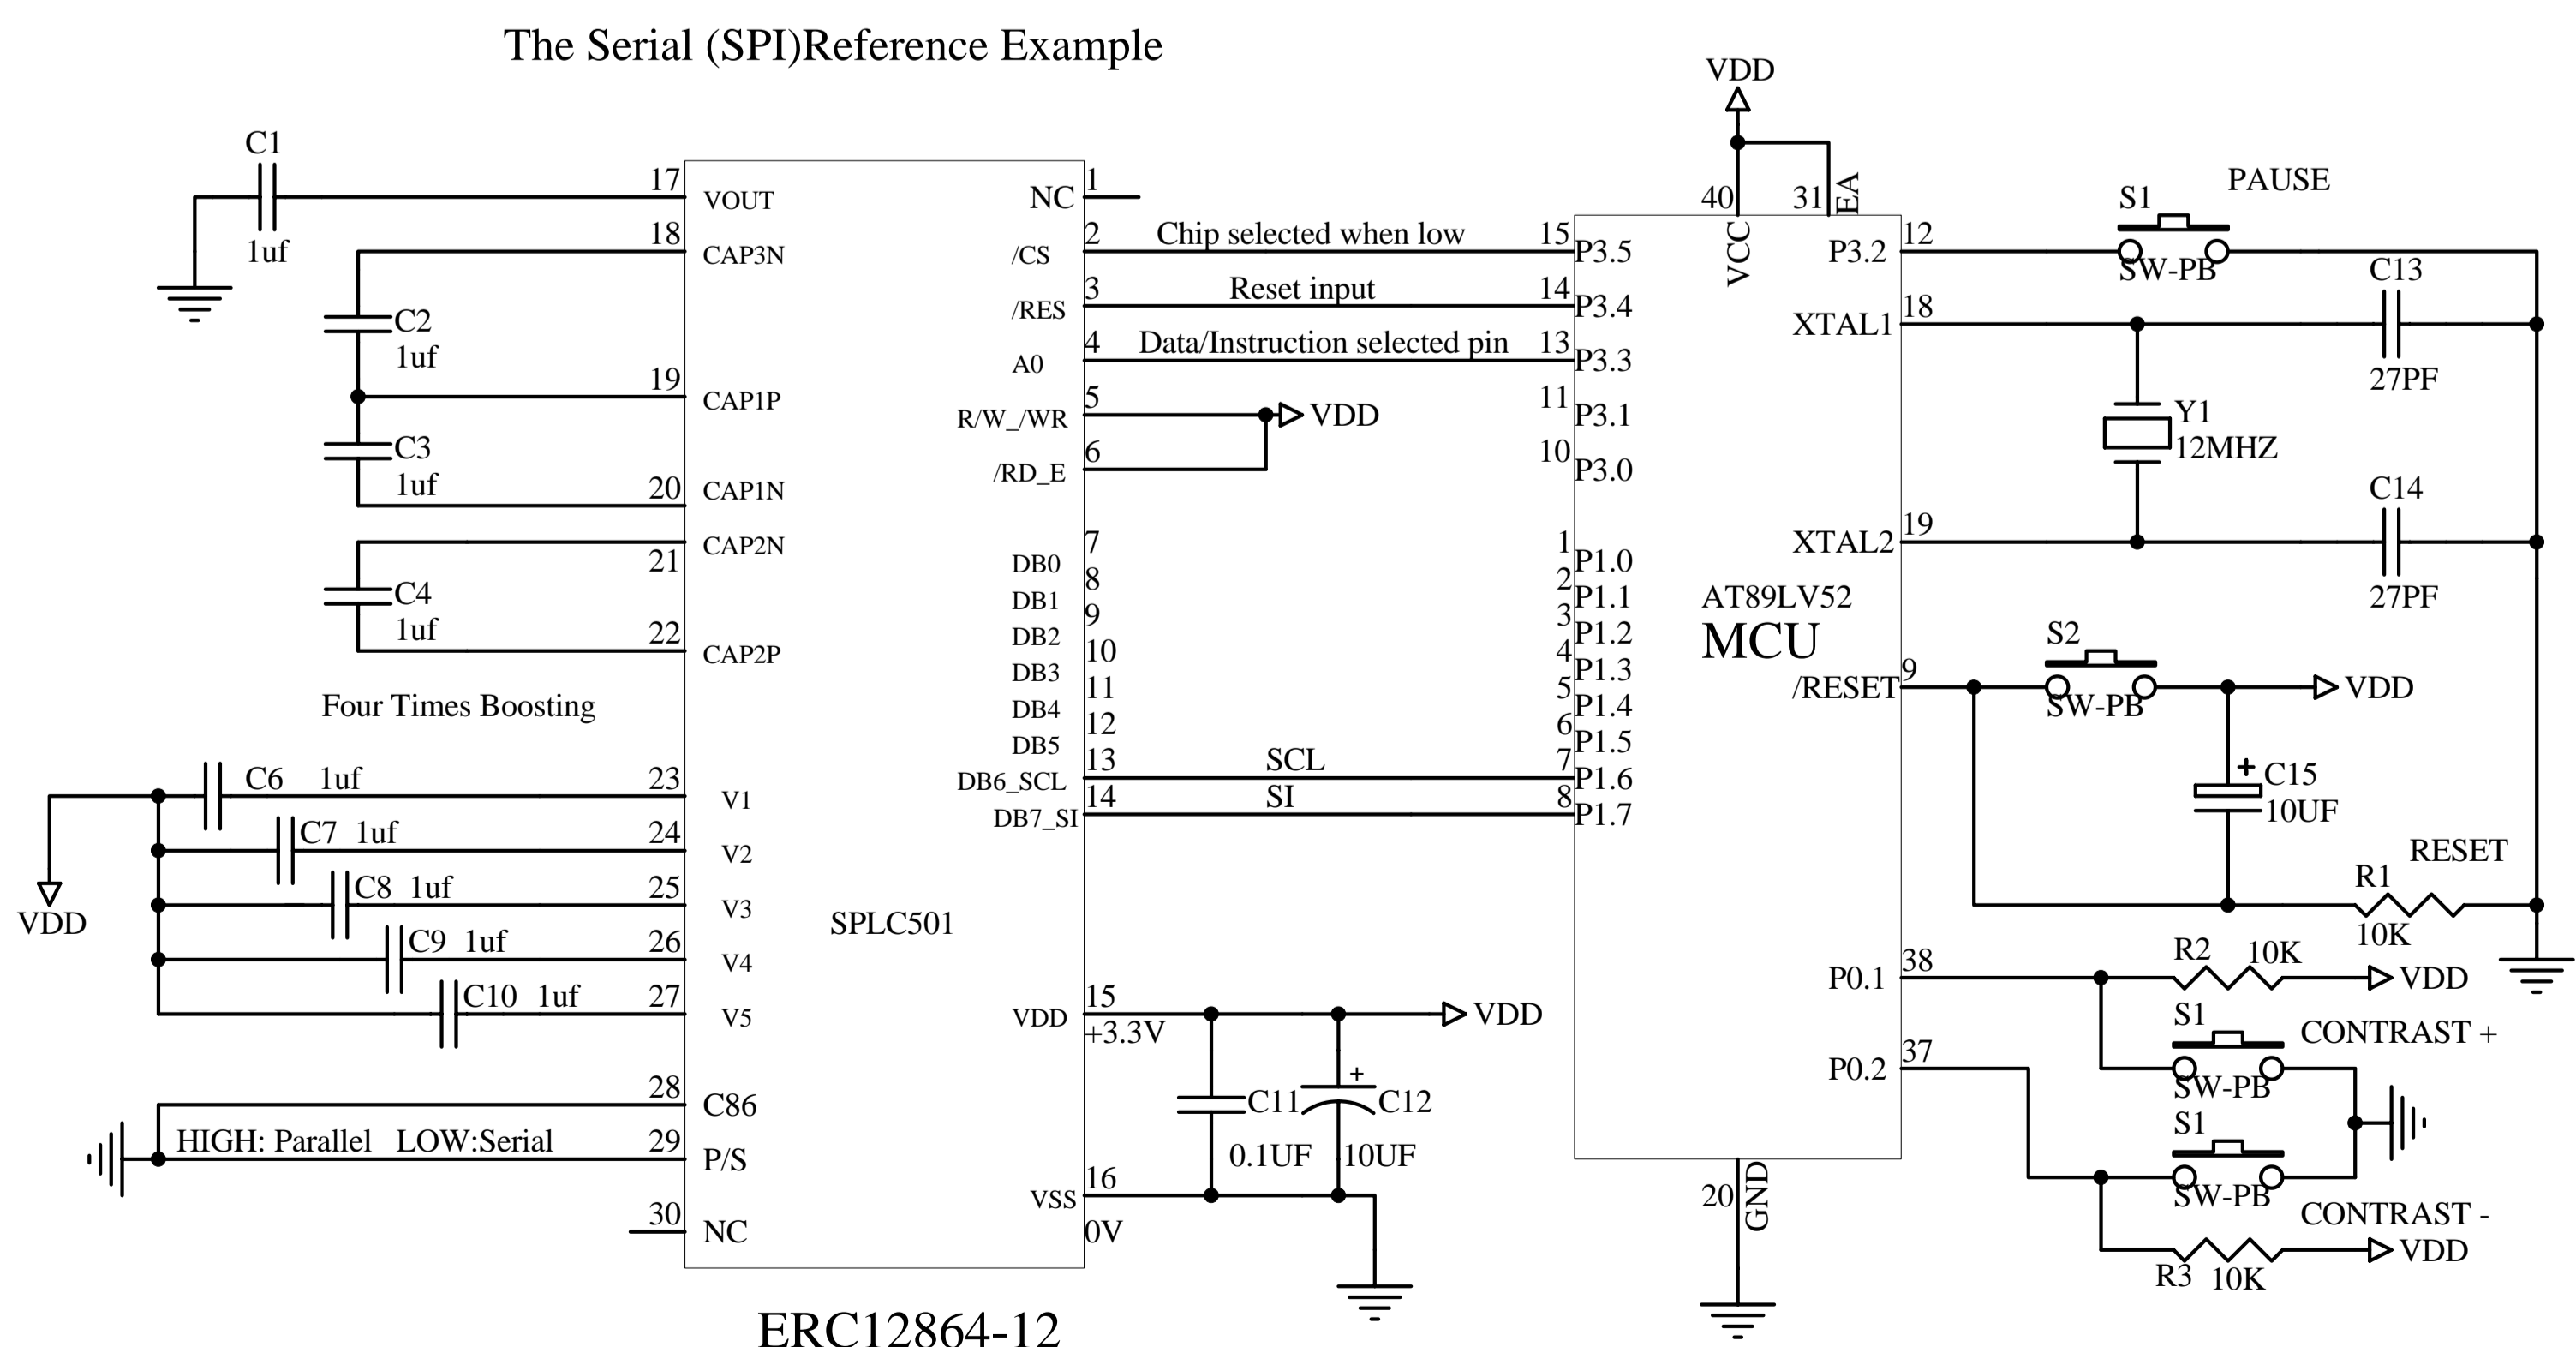

VDD 5V Interfacing LCD Modules to the AT89C52 MCU

The Parallel (8080 Series MCU)Reference Example

ERC12864-12

The Parallel (6800 Series MCU)Series MCU)Reference Example

ERC12864-12

The Serial (SPD)Reference Example

ERC12864-12

LED Backlight

VDD 3.3V Interfacing LCD Modules to the AT89LV52 MCU

The Parallel (8080 Series MCU)Reference Example

ERC12864-12

The Parallel (6800 Series MCU)Series MCU)Reference Example

ERC12864-12

The Serial (SPI)Reference Example

ERC12864-12

LED Backlight

Title EASTRISING TECHNOLOGY CO.,LTD.		
Size A	Number ERC12864-12	Revision A0
Date: 19-Jun-2009	Sheet of 1 Drawn By Javen	