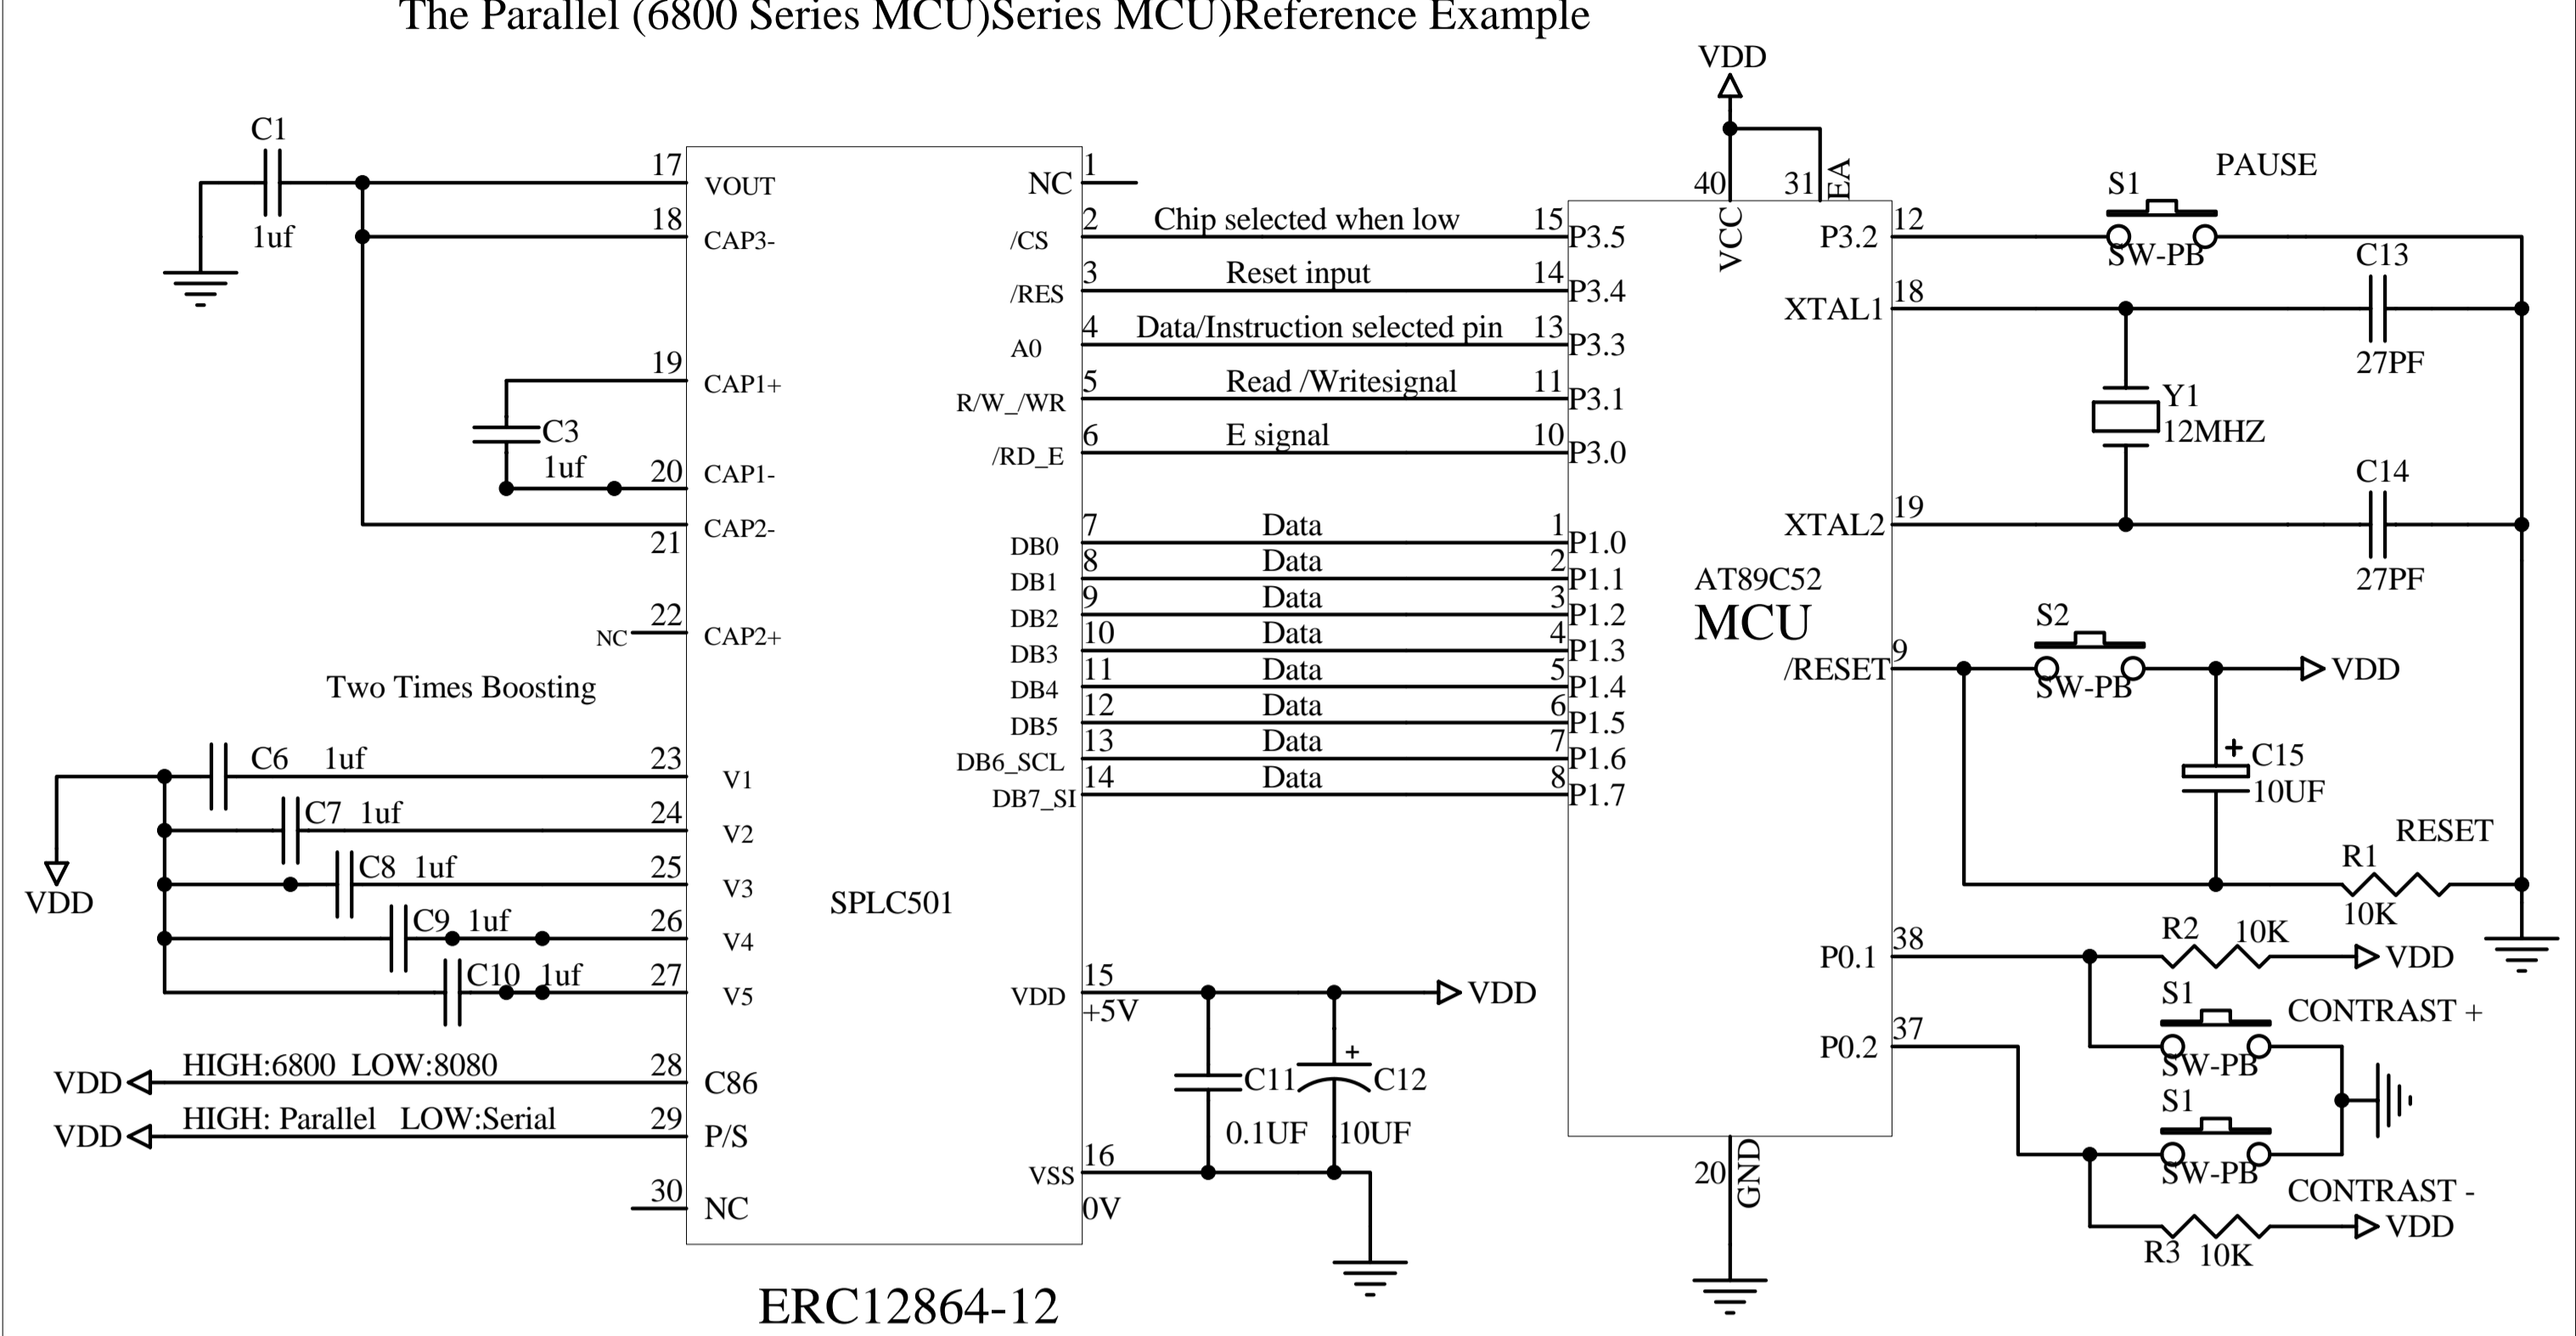

VDD 5V Interfacing LCD Modules to the AT89C52 MCU

The Parallel (8080 Series MCU)Reference Example

ERC12864-12

The Parallel (6800 Series MCU)Series MCU)Reference Example

ERC12864-12

The Serial (SPD)Reference Example

ERC12864-12

LED Backlight

VDD 3.3V Interfacing LCD Modules to the AT89LV52 MCU

The Parallel (8080 Series MCU)Reference Example

ERC12864-12

The Parallel (6800 Series MCU)Series MCU)Reference Example

ERC12864-12

The Serial (SPI)Reference Example

ERC12864-12

LED Backlight

Title EASTRISING TECHNOLOGY CO.,LTD.		
Size A	Number ERC12864-12	Revision A0
Date: 19-Jun-2009	Sheet of 1 Drawn By Javen	