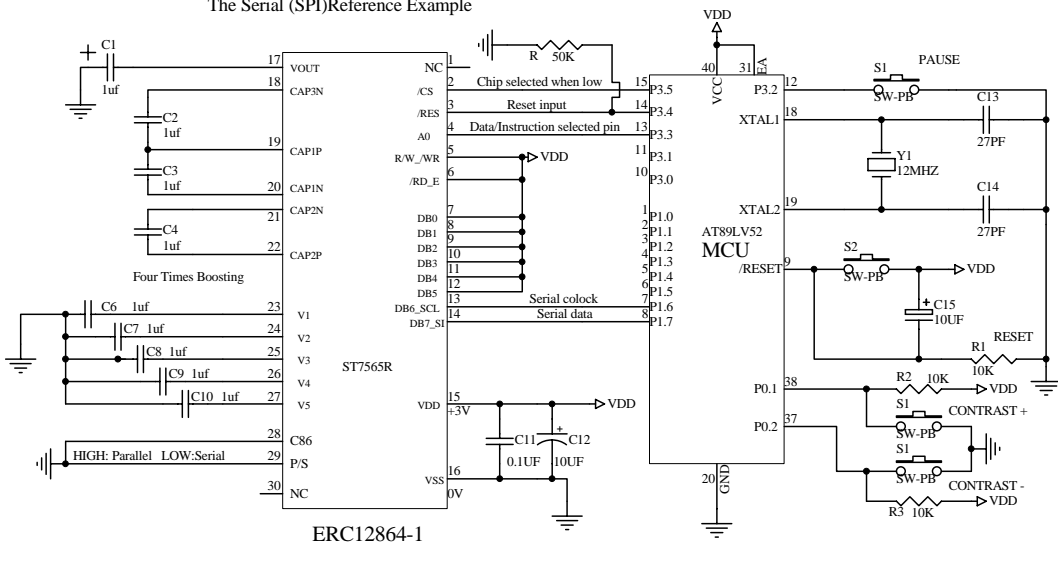

Interfacing LCD Modules to the AT89LV52 MCU

The Parallel (8080)Series MCU)Reference Example

ERC12864-1

The Parallel (6800 Series MCU)Series MCU)Reference Example

ERC12864-1

The Serial (SPD)Reference Example

ERC12864-1

LED Backlight

Title			EASTRISING TECHNOLOGY CO.,LTD.		
Size	Number	Revision			
A	ERC12864-1	A0			
Date:	19-Jun-2009	Sheet of	1		
File		Drawn By	Javen		