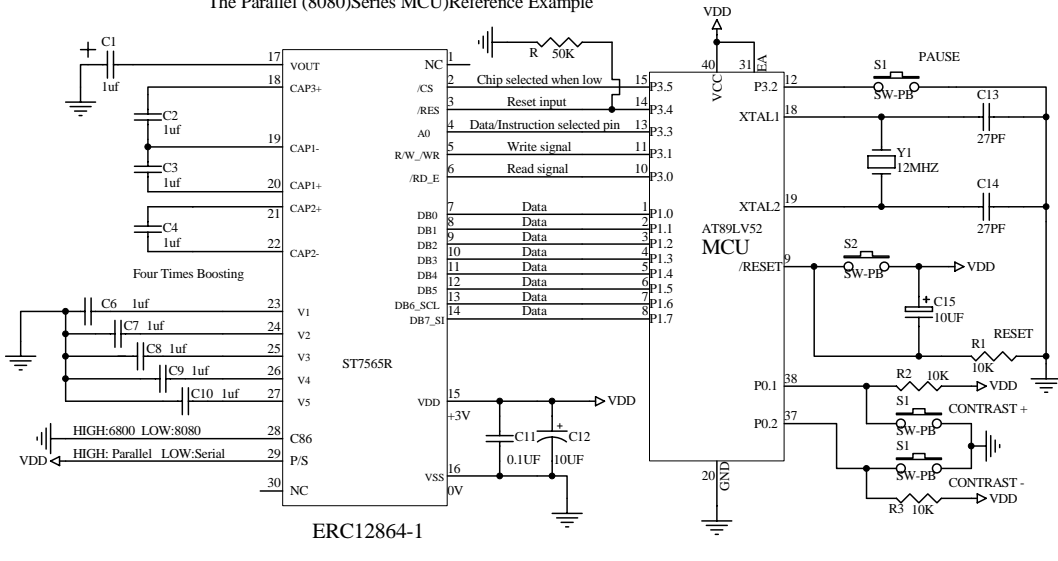

Interfacing LCD Modules to the AT89LV52 MCU

The Parallel (8080)Series MCU)Reference Example

ERC12864-1

The Parallel (6800 Series MCU)Series MCU)Reference Example

ERC12864-1

The Serial (SPD)Reference Example

ERC12864-1

LED Backlight

Title			EASTRISING TECHNOLOGY CO.,LTD.		
Size	Number	Revision			
A	ERC12864-1	A0			
Date:	19-Jun-2009	Sheet of	1		
File		Drawn By	Javen		