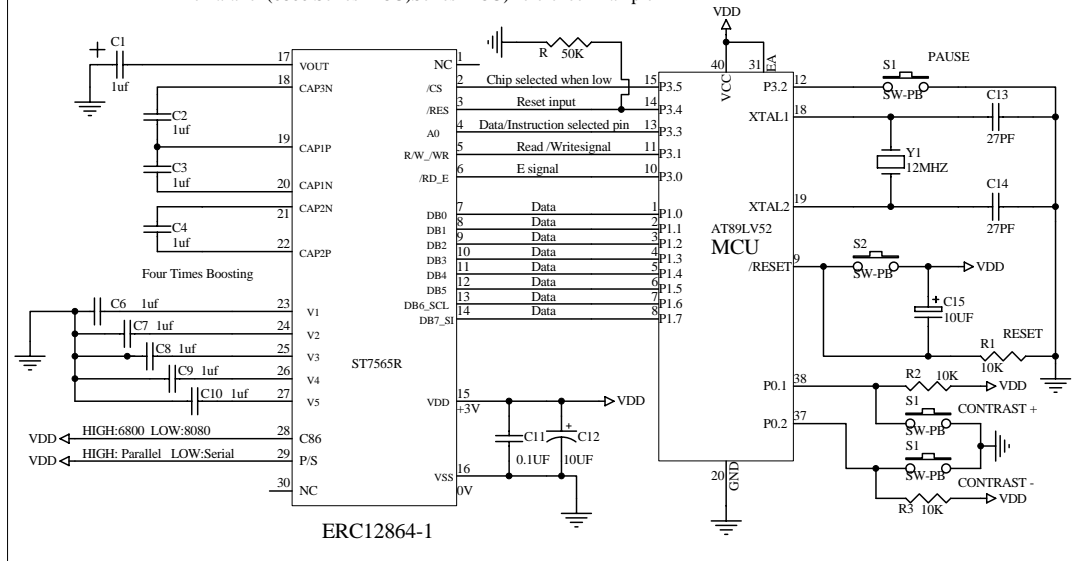

Interfacing LCD Modules to the AT89LV52 MCU

The Parallel (8080)Series MCU)Reference Example

ERC12864-1

The Parallel (6800 Series MCU)Series MCU)Reference Example

ERC12864-1

The Serial (SPD)Reference Example

ERC12864-1

LED Backlight

Title			EASTRISING TECHNOLOGY CO.,LTD.		
Size	Number	Revision			
A	ERC12864-1	A0			
Date:	19-Jun-2009	Sheet of	1		
File		Drawn By	Javen		