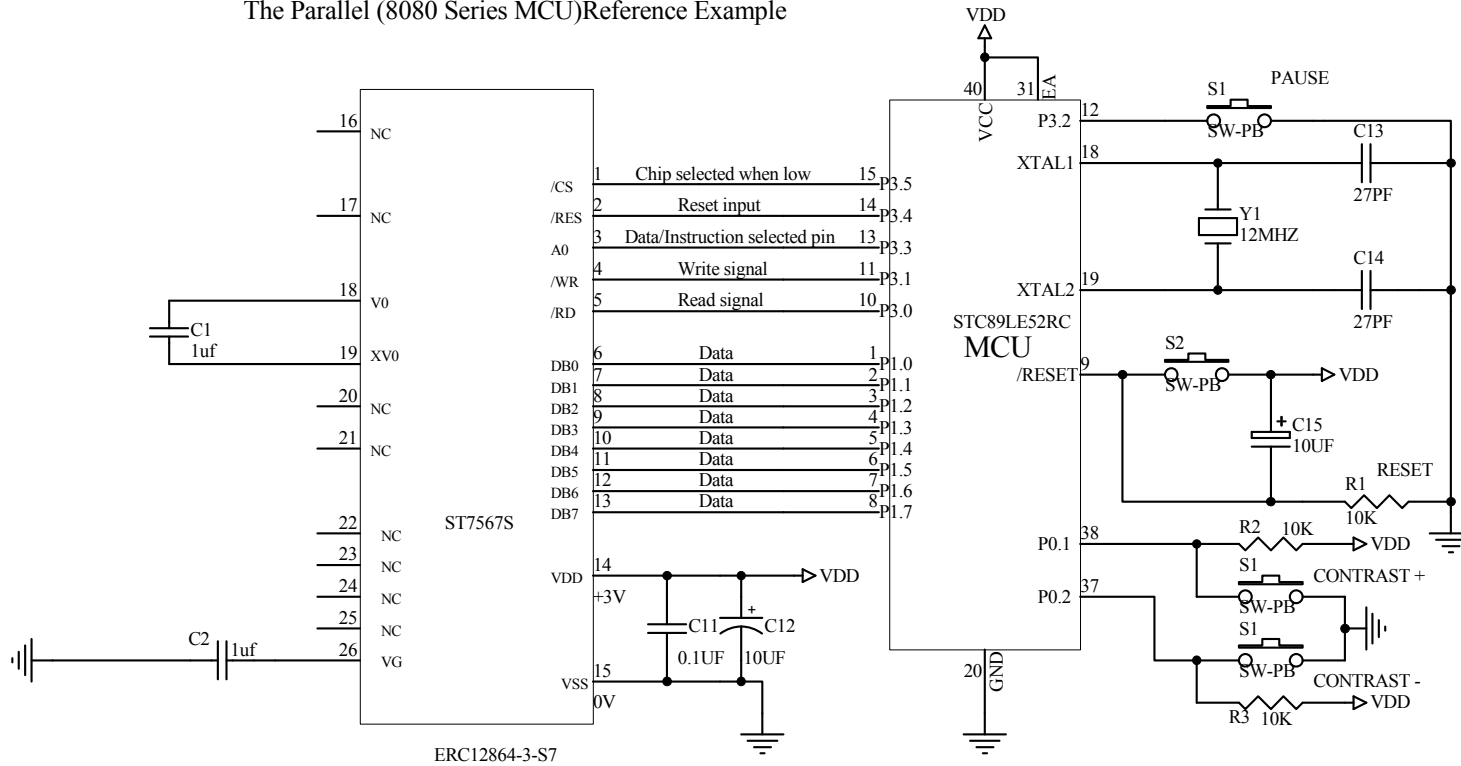

Interfacing LCD Modules to the STC89LE52RC MCU

The Parallel (8080 Series MCU) Reference Example

Title			EASTRISING TECHNOLOGY CO.,LTD.		
Size	Number	Revision			
A	ERC12864-3-S7	A0			
Date:	15-Sep-2021	Sheet of	1		
File		Drawn By	Javen		