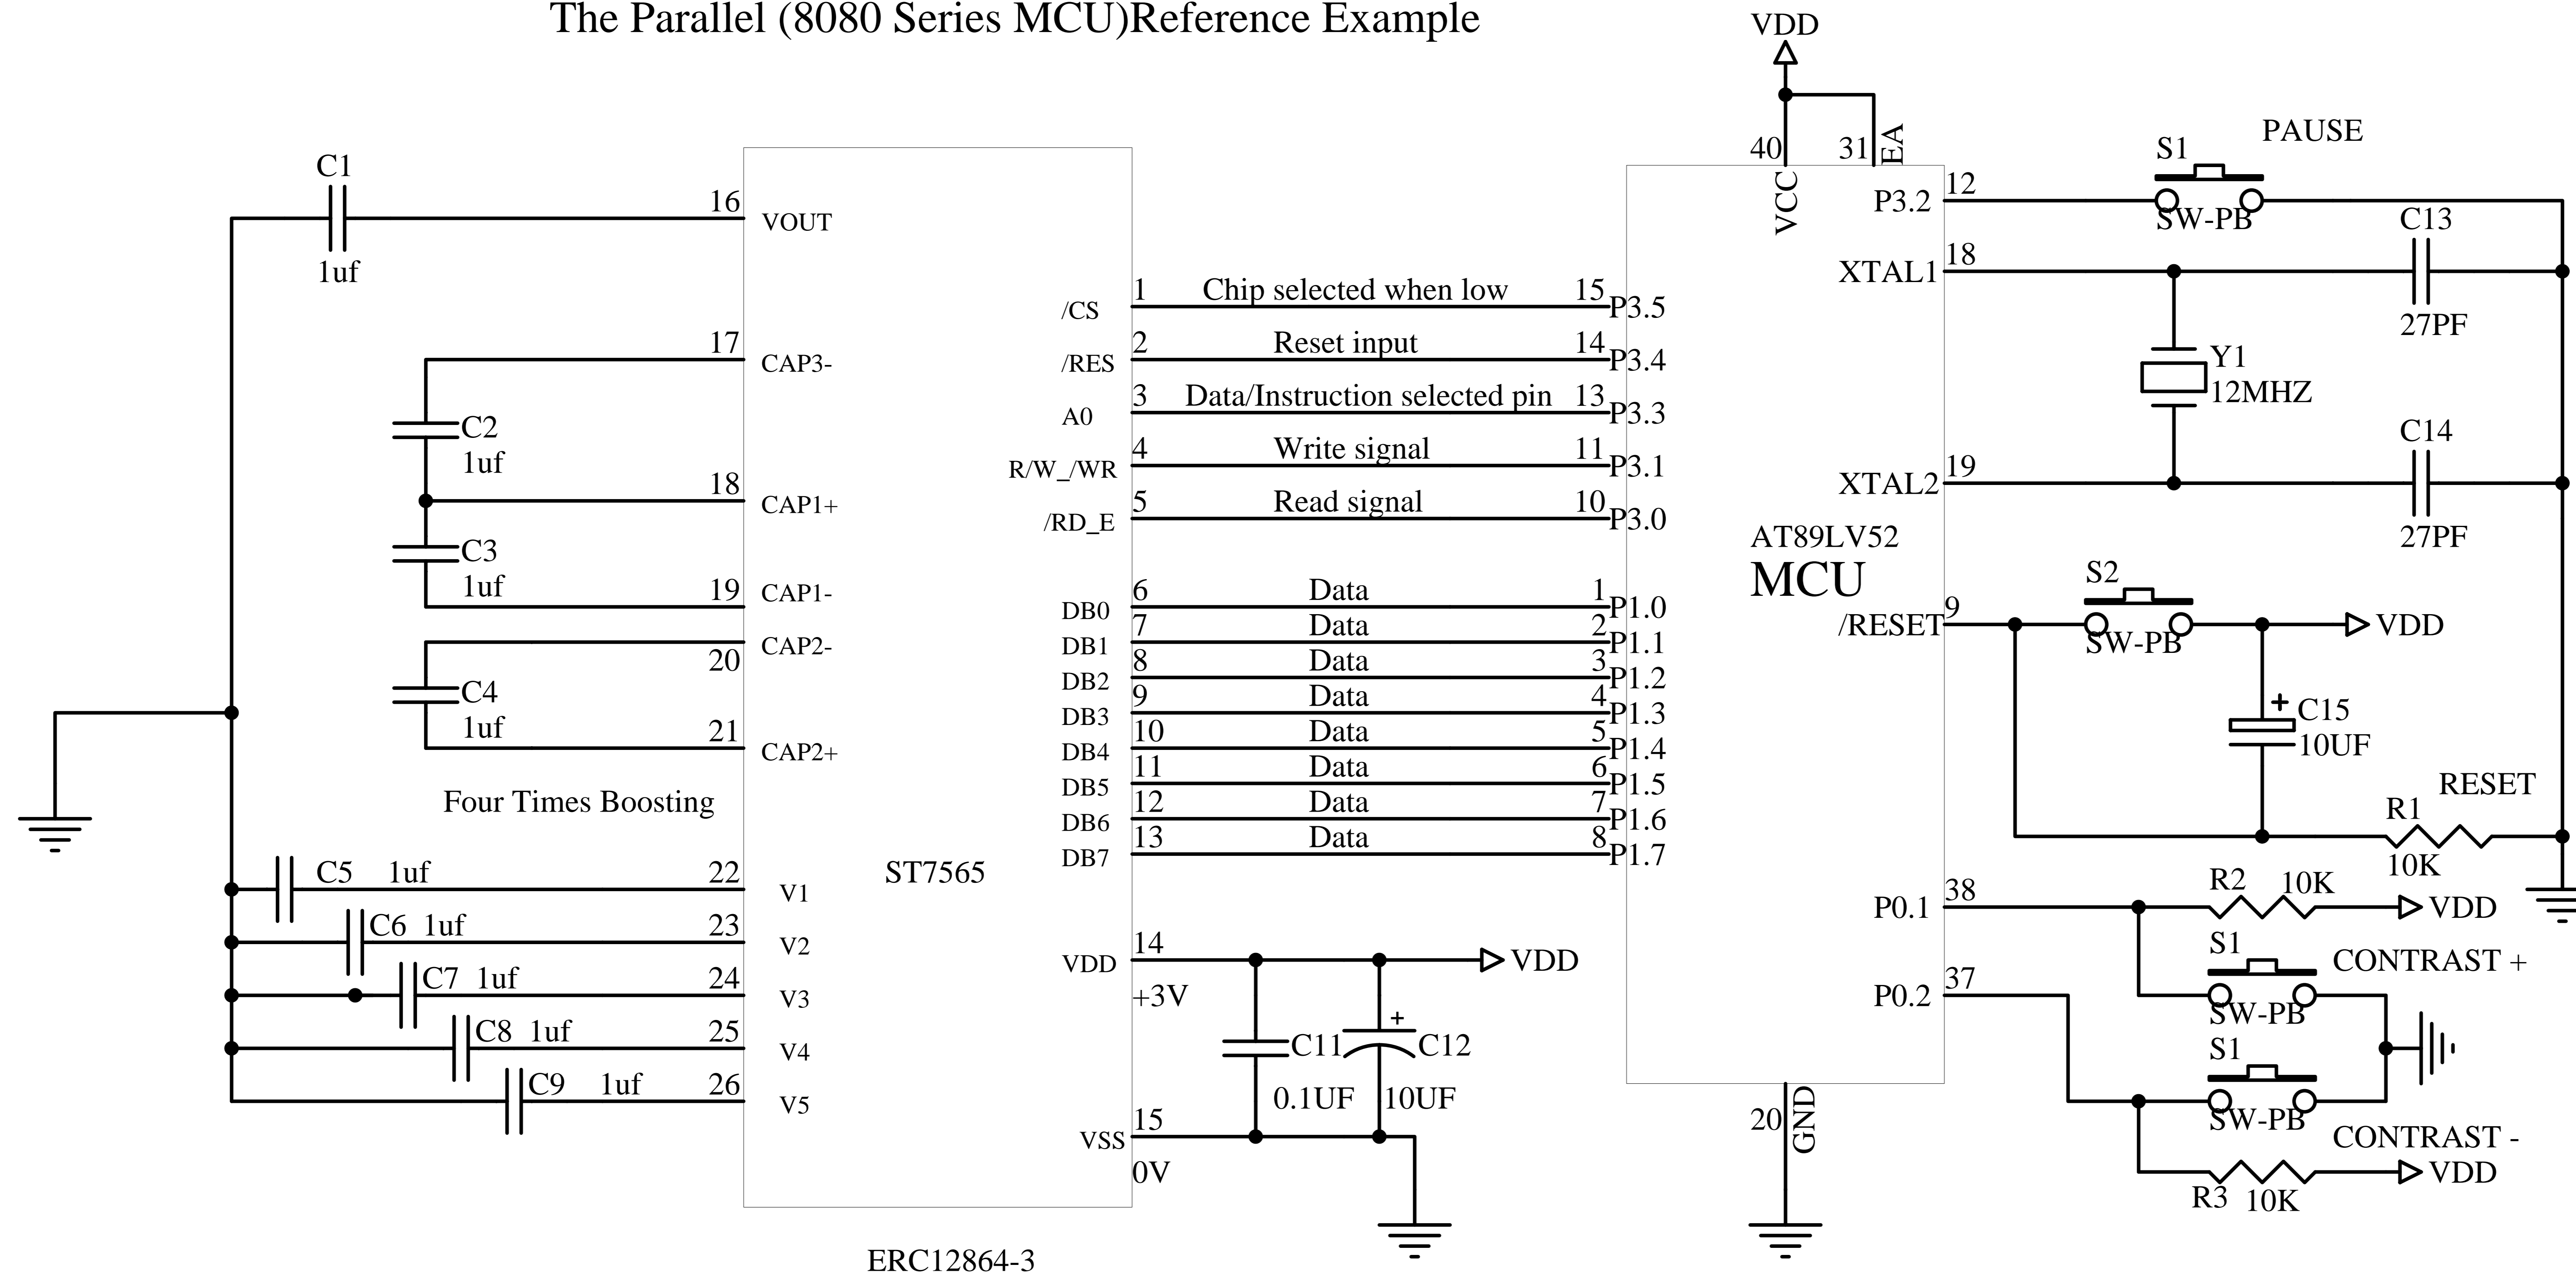

# Interfacing LCD Modules to the AT89LV52 MCU

The Parallel (8080 Series MCU) Reference Example

Title			<b>EASTRISING TECHNOLOGY CO.,LTD.</b>		
Size	Number	Revision			
A	ERC12864-3	A0			
Date:	19-Jun-2009	Sheet of	1		
File		Drawn By	Javen		