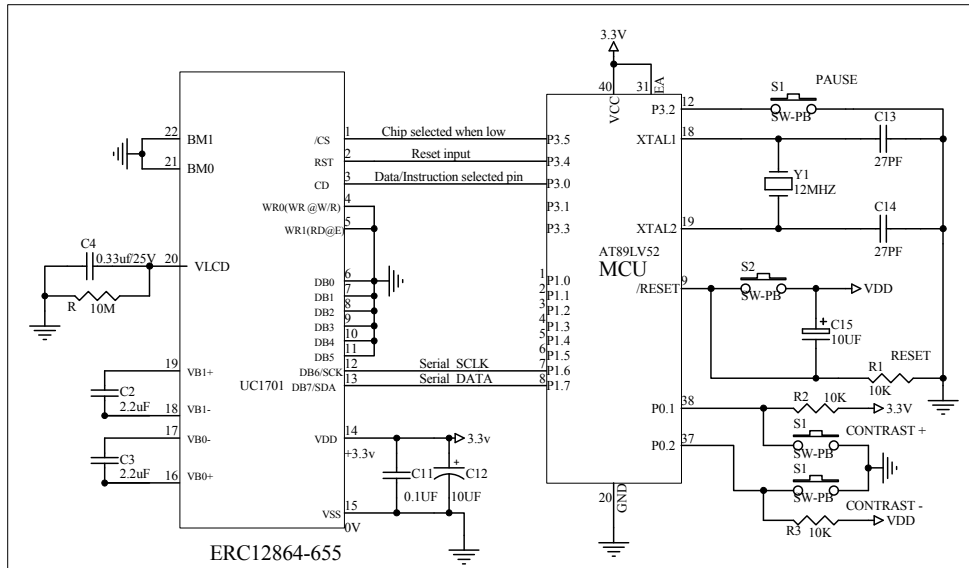

Interfacing LCD Module ERC12864-655 to MCU AT89LV52

The Parallel (8080 8bit Series MCU)Reference Example

ERC12864-655

The Serial 4line SPI(S8) Reference Example

ERC12864-655

The Parallel (6800 8bit Series MCU)Reference Example

ERC12864-655

Title			EASTRISING TECHNOLOGY CO.,LTD.		
Size	Number	ERC12864-655		Revision	A0
Date:	21-Apr-2020		Sheet of	1	
File			Drawn By	Jim	