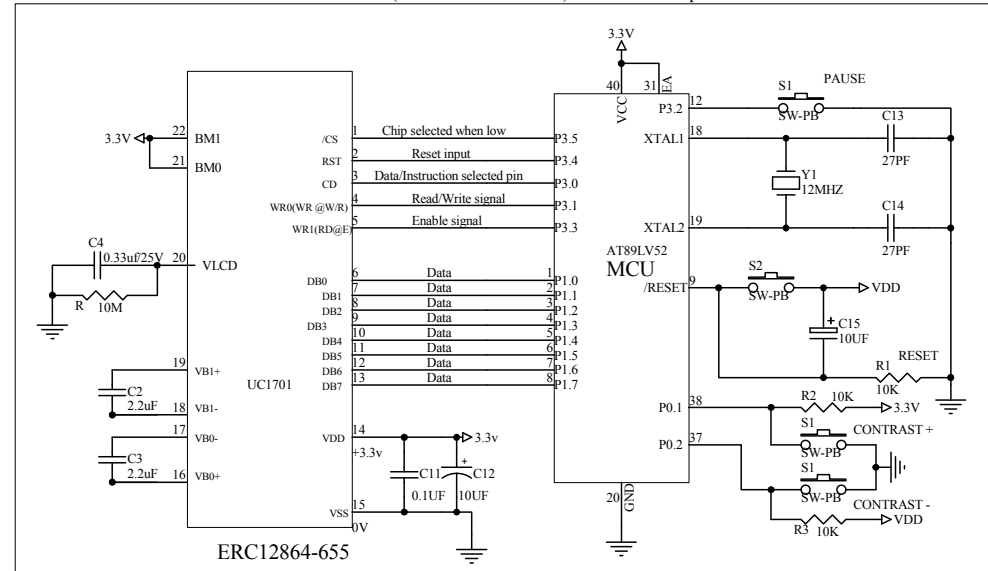

Interfacing LCD Module ERC12864-655 to MCU AT89LV52

The Parallel (8080 8bit Series MCU)Reference Example

ERC12864-655

The Serial 4line SPI(S8) Reference Example

ERC12864-655

The Parallel (6800 8bit Series MCU)Reference Example

ERC12864-655

Title			EASTRISING TECHNOLOGY CO.,LTD.		
Size	Number	ERC12864-655		Revision	A0
Date:	21-Apr-2020		Sheet of	1	
File			Drawn By	Jim	