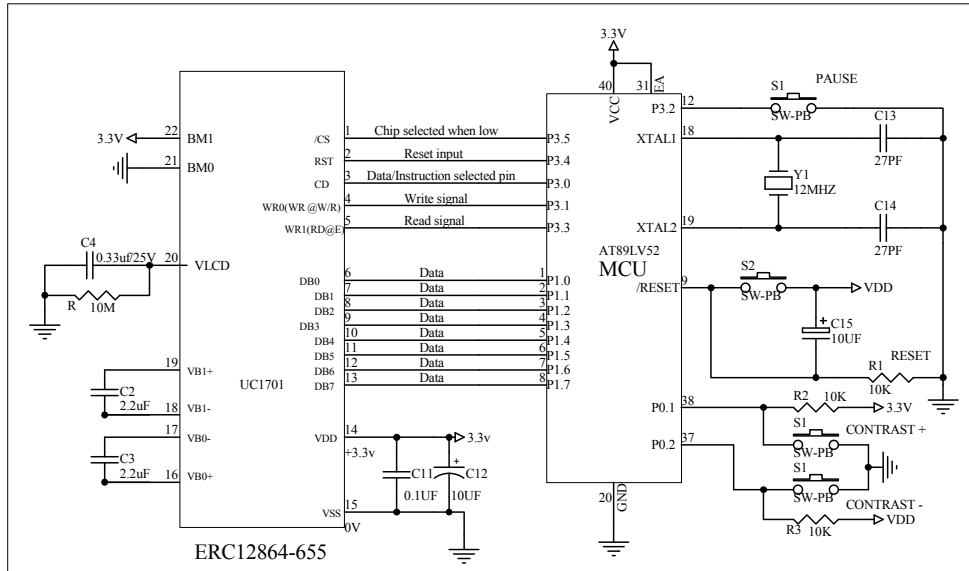

Interfacing LCD Module ERC12864-655 to MCU AT89LV52

The Parallel (8080 8bit Series MCU)Reference Example

ERC12864-655

The Serial 4line SPI(S8) Reference Example

ERC12864-655

The Parallel (6800 8bit Series MCU)Reference Example

ERC12864-655

Title			EASTRISING TECHNOLOGY CO.,LTD.		
Size	Number	ERC12864-655		Revision	A0
Date:	21-Apr-2020		Sheet of	1	
File			Drawn By	Jim	