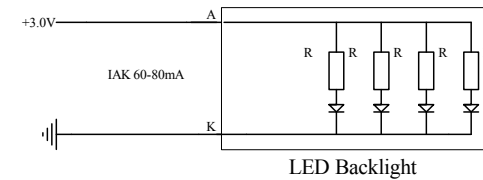

Interfacing LCD Module ERC12864-655 to MCU AT89LV52

The Parallel (8080 8bit Series MCU)Reference Example

ERC12864-655

The Serial 4line SPI(S8) Reference Example

ERC12864-655

The Parallel (6800 8bit Series MCU)Reference Example

ERC12864-655

Title			EASTRISING TECHNOLOGY CO.,LTD.		
Size	Number	ERC12864-655		Revision	A0
Date:	21-Apr-2020		Sheet of	1	
File			Drawn By	Jim	