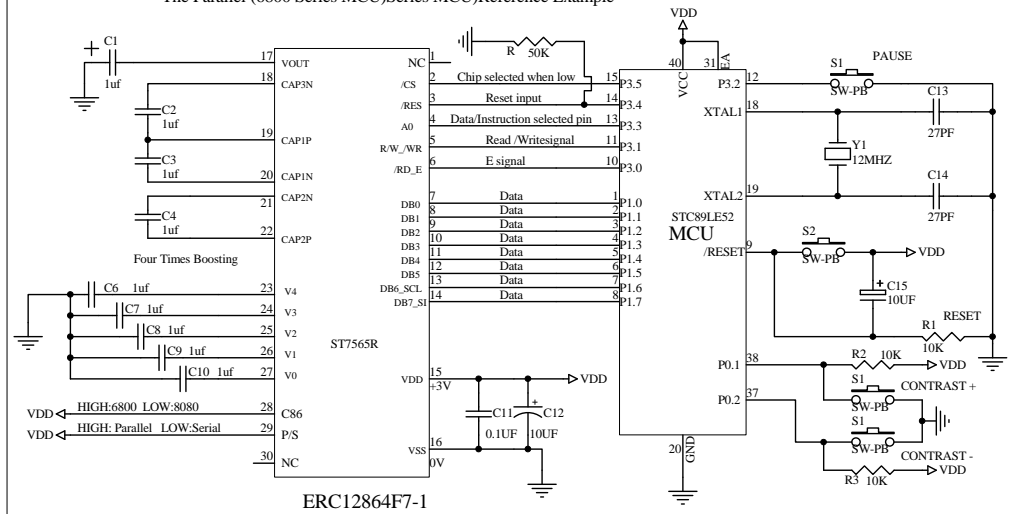

Interfacing Graphic LCD Display ERC12864F7-1 to the MCU STC89LE52

The Parallel (8080)Series MCU)Reference Example

The Parallel (6800 Series MCU)Series MCU)Reference Example

The Serial (SPI)Reference Example

Title EASTRISING TECHNOLOGY CO.,LTD.		
Size A	Number ERC12864F7-1	Revision A0
Date: 17-May-2018	Sheet of 1	
File	Drawn By Javen	