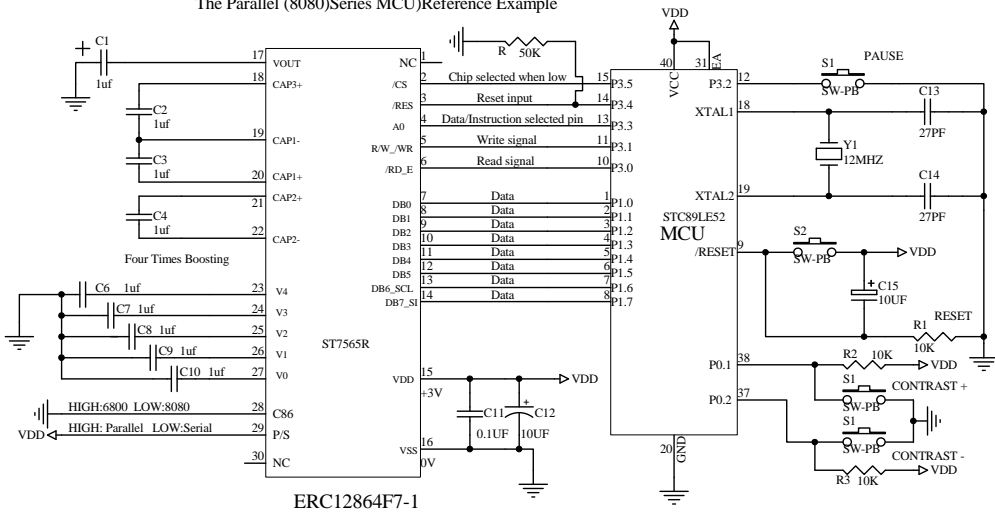

Interfacing Graphic LCD Display ERC12864F7-1 to the MCU STC89LE52

The Parallel (8080)Series MCU)Reference Example

The Parallel (6800 Series MCU)Series MCU)Reference Example

The Serial (SPI)Reference Example

Title EASTRISING TECHNOLOGY CO.,LTD.		
Size A	Number ERC12864F7-1	Revision A0
Date: 17-May-2018	Sheet of 1	
File	Drawn By Javen	