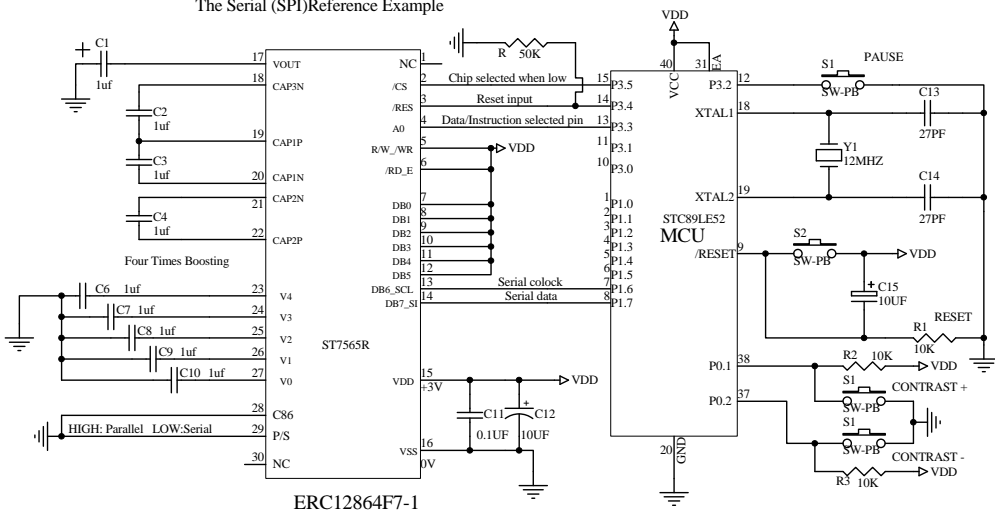

Interfacing Graphic LCD Display ERC12864F7-1 to the MCU STC89LE52

The Parallel (8080)Series MCU)Reference Example

The Parallel (6800 Series MCU)Series MCU)Reference Example

The Serial (SPI)Reference Example

Title EASTRISING TECHNOLOGY CO.,LTD.		
Size A	Number ERC12864F7-1	Revision A0
Date: 17-May-2018	Sheet of 1	
File	Drawn By Javen	