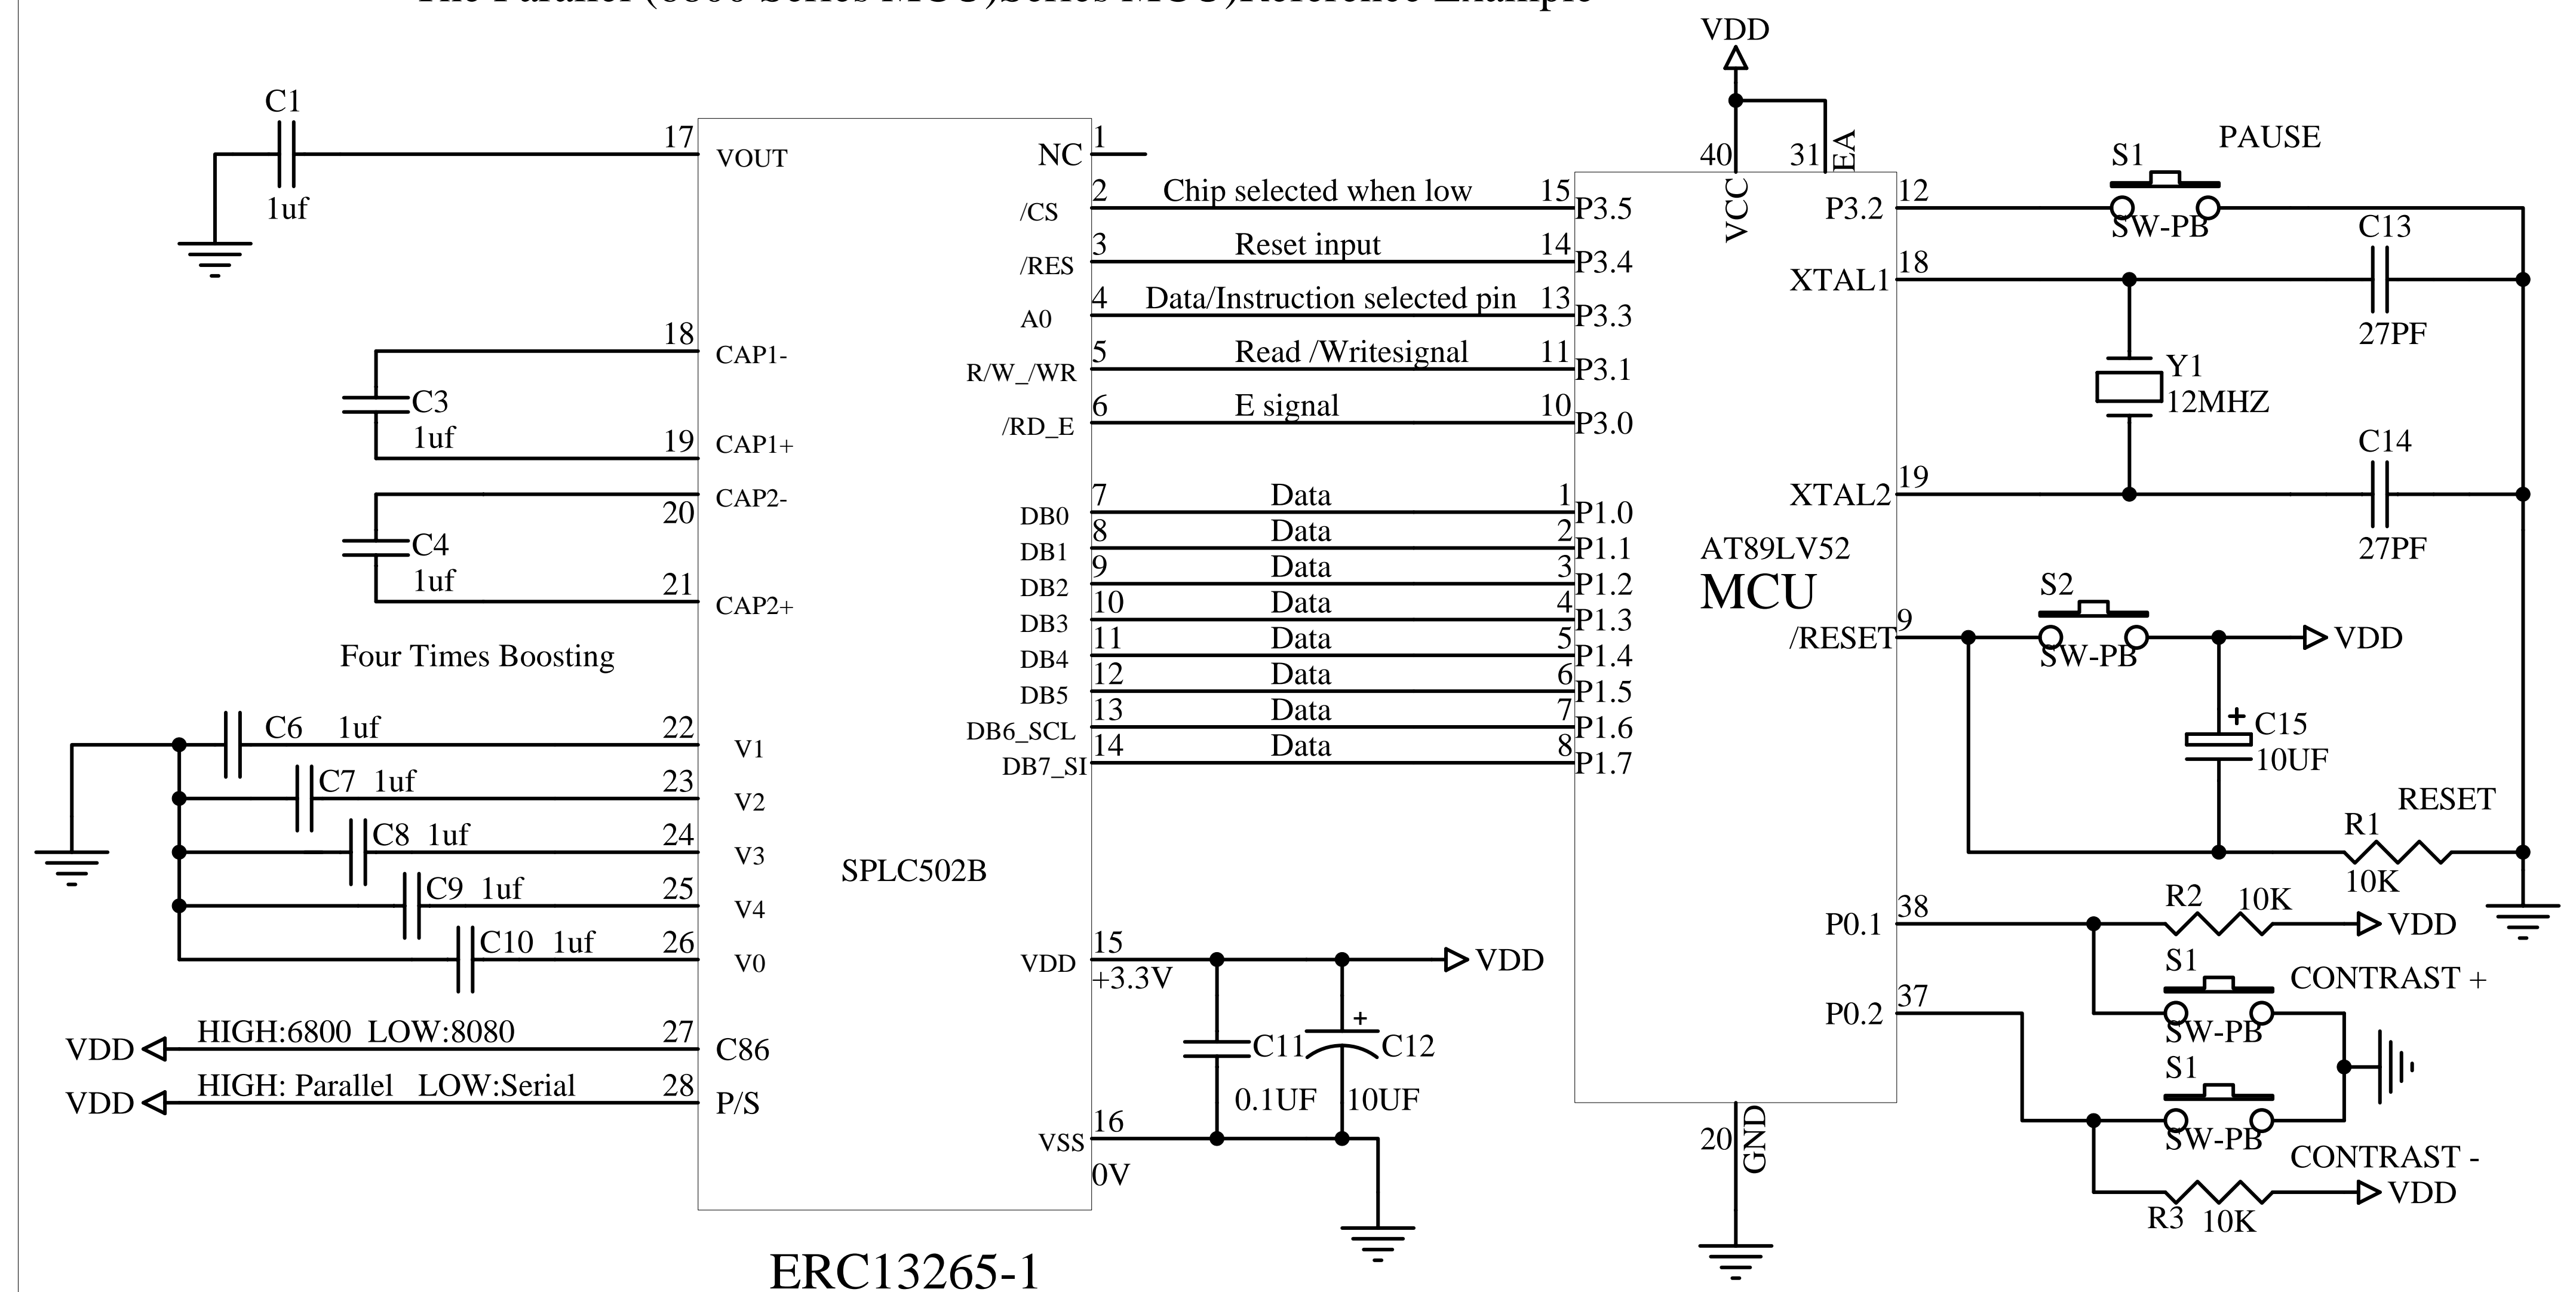

# Interfacing LCD Modules to the AT89LV52 MCU

The Parallel (8080 Series MCU)Reference Example

The Parallel (6800 Series MCU)Series MCU)Reference Example

The Serial (SPI)Reference Example

Title			
<b>EASTRISING TECHNOLOGY CO.,LTD.</b>			
Size	Number	Revision	
A	ERC13265-1	A0	
Date:	19-Jun-2009	Sheet of	1
File		Drawn By	Javen