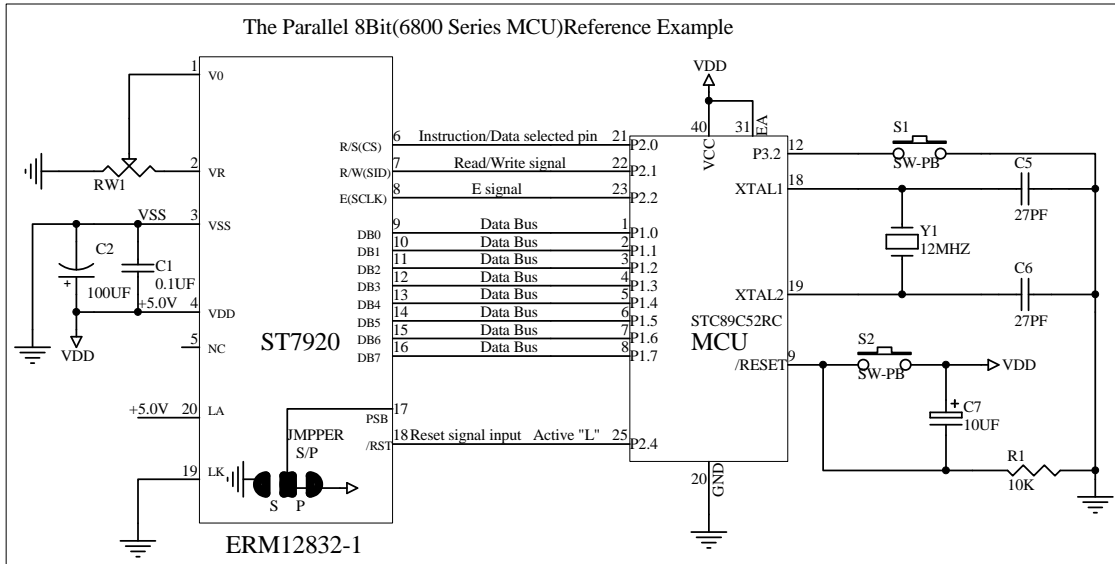

Interfacing ERM12832-1 to MCU STC89C52R

The Parallel 8Bit(6800 Series MCU)Reference Example

The Parallel 4Bit(6800 Series MCU)Reference Example

The Serial interface Referencing Example

Title EASTRISING TECHNOLOGY CO.,LTD.		
Size A	Number ERM12832-1	Revision A0
Date: Aug 08 2018	Sheet of 1	
File	Drawn By Javen	