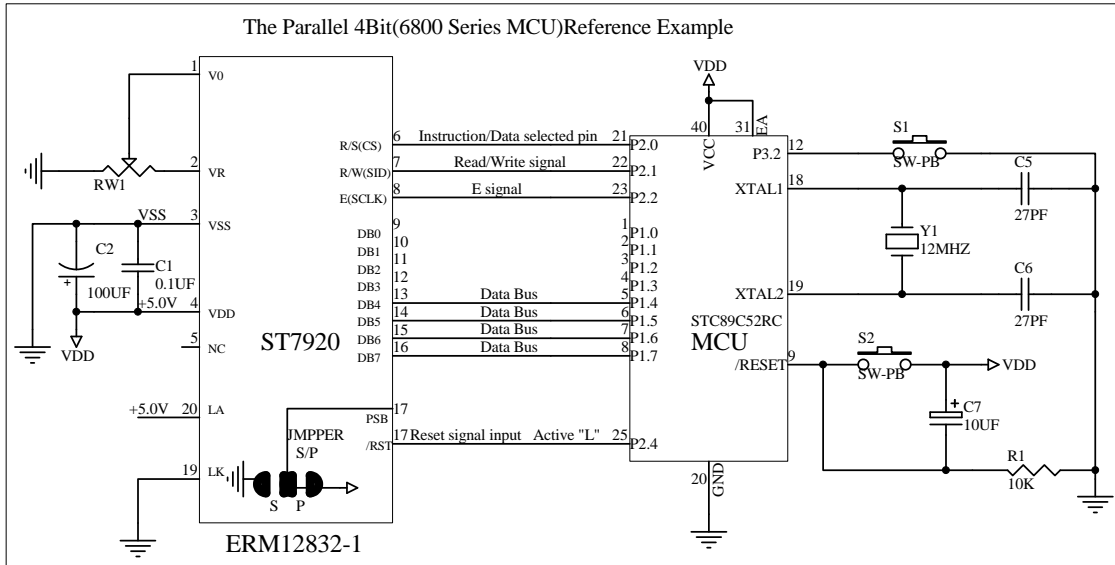

Interfacing ERM12832-1 to MCU STC89C52R

The Parallel 8Bit(6800 Series MCU)Reference Example

The Parallel 4Bit(6800 Series MCU)Reference Example

The Serial interface Referencing Example

Title EASTRISING TECHNOLOGY CO.,LTD.		
Size A	Number ERM12832-1	Revision A0
Date: Aug 08 2018	Sheet of 1	
File	Drawn By Javen	