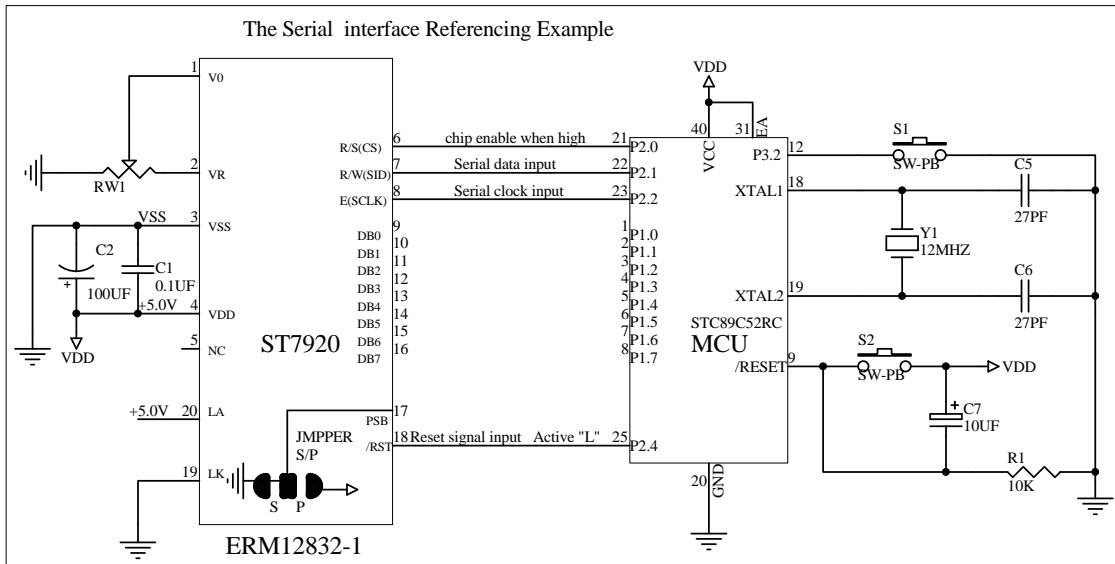

Interfacing ERM12832-1 to MCU STC89C52R

The Parallel 8Bit(6800 Series MCU)Reference Example

The Parallel 4Bit(6800 Series MCU)Reference Example

The Serial interface Referencing Example

Title EASTRISING TECHNOLOGY CO.,LTD.		
Size A	Number ERM12832-1	Revision A0
Date: Aug 08 2018	Sheet of 1	
File	Drawn By Javen	