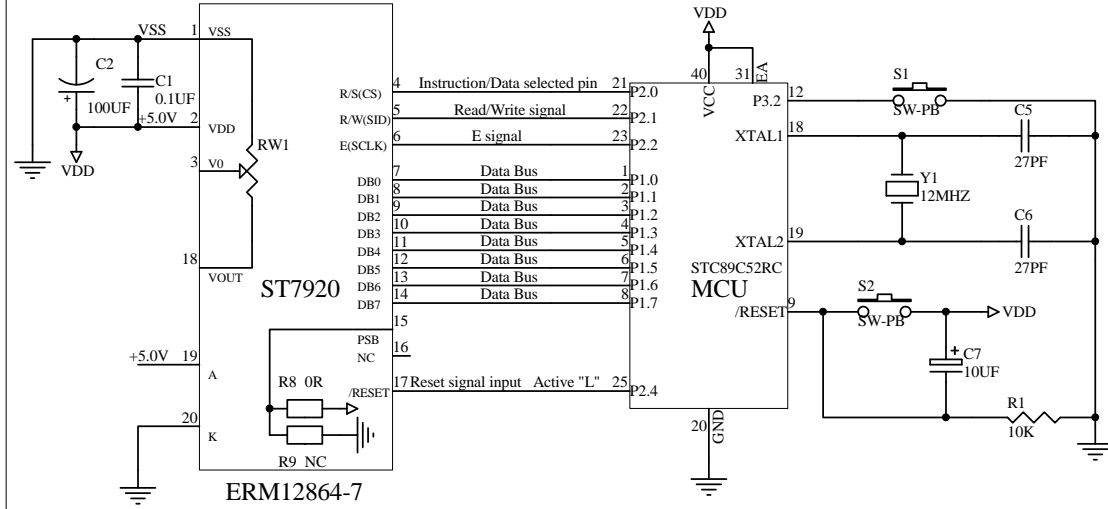

Interfacing ERM12864-7 to MCU STC89C52RC

The Parallel 8Bit(6800 Series MCU)Reference Example

The Parallel 4Bit(6800 Series MCU)Reference Example

The Serial interface Referencing Example

Title EASTRISING TECHNOLOGY CO.,LTD.		
Size A	Number ERM12864-7	Revision A0
Date: Aug 08 2018	Sheet of 1	
File	Drawn By Javen	