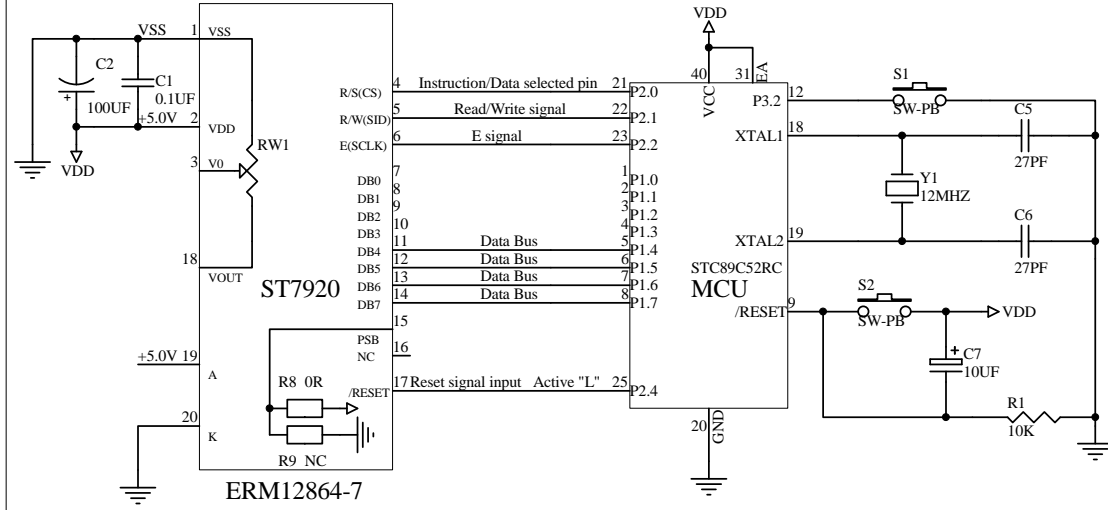

Interfacing ERM12864-7 to MCU STC89C52RC

The Parallel 8Bit(6800 Series MCU)Reference Example

The Parallel 4Bit(6800 Series MCU)Reference Example

The Serial interface Referencing Example

Title EASTRISING TECHNOLOGY CO.,LTD.		
Size A	Number ERM12864-7	Revision A0
Date: Aug 08 2018	Sheet of 1	
File	Drawn By Javen	