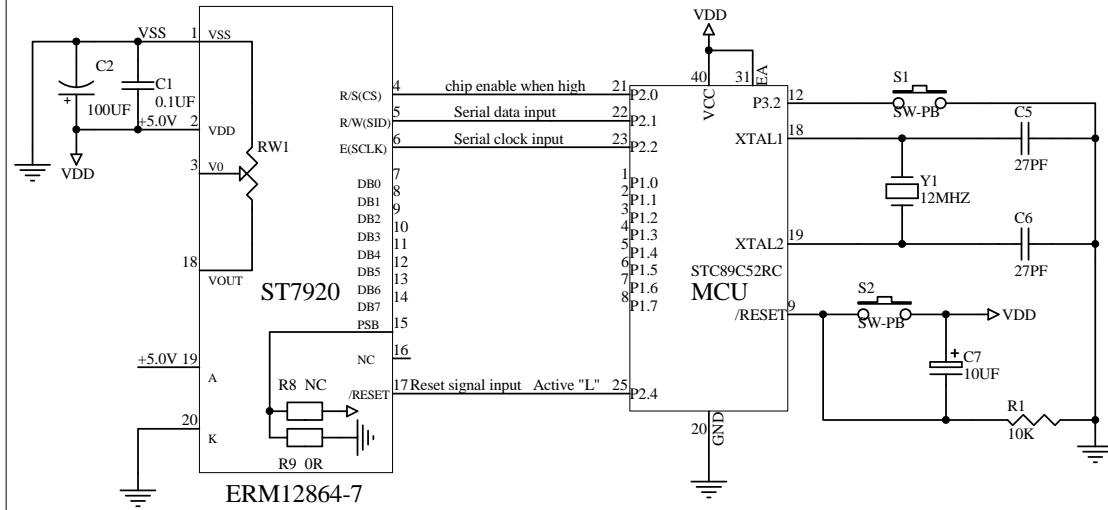

Interfacing ERM12864-7 to MCU STC89C52RC

The Parallel 8Bit(6800 Series MCU)Reference Example

The Parallel 4Bit(6800 Series MCU)Reference Example

The Serial interface Referencing Example

Title EASTRISING TECHNOLOGY CO.,LTD.		
Size A	Number ERM12864-7	Revision A0
Date: Aug 08 2018	Sheet of 1	
File	Drawn By Javen	