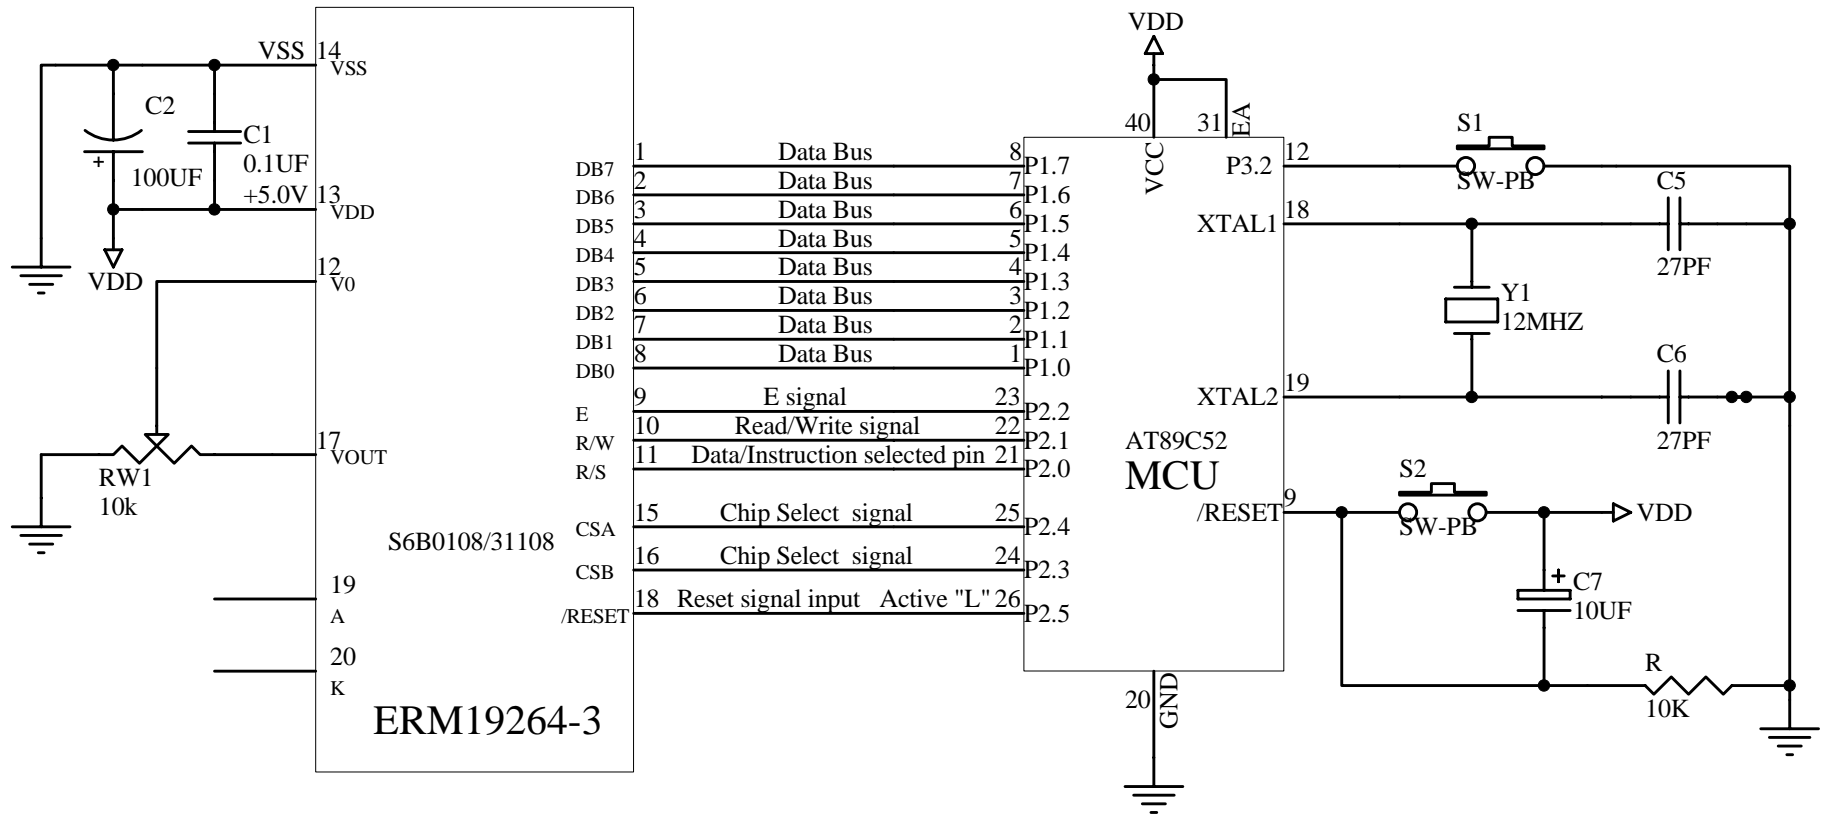

Interfacing LCD Modules to the AT89C52 MCU

The Parallel 8Bit(6800 Series MCU)Reference Example

Title			EASTRISING TECHNOLOGY CO.,LTD.		
Size	Number	Revision			
A	ERM19264-3	A0			
Date:	27-Apr-2011	Sheet of	1		
File		Drawn By	Javen		