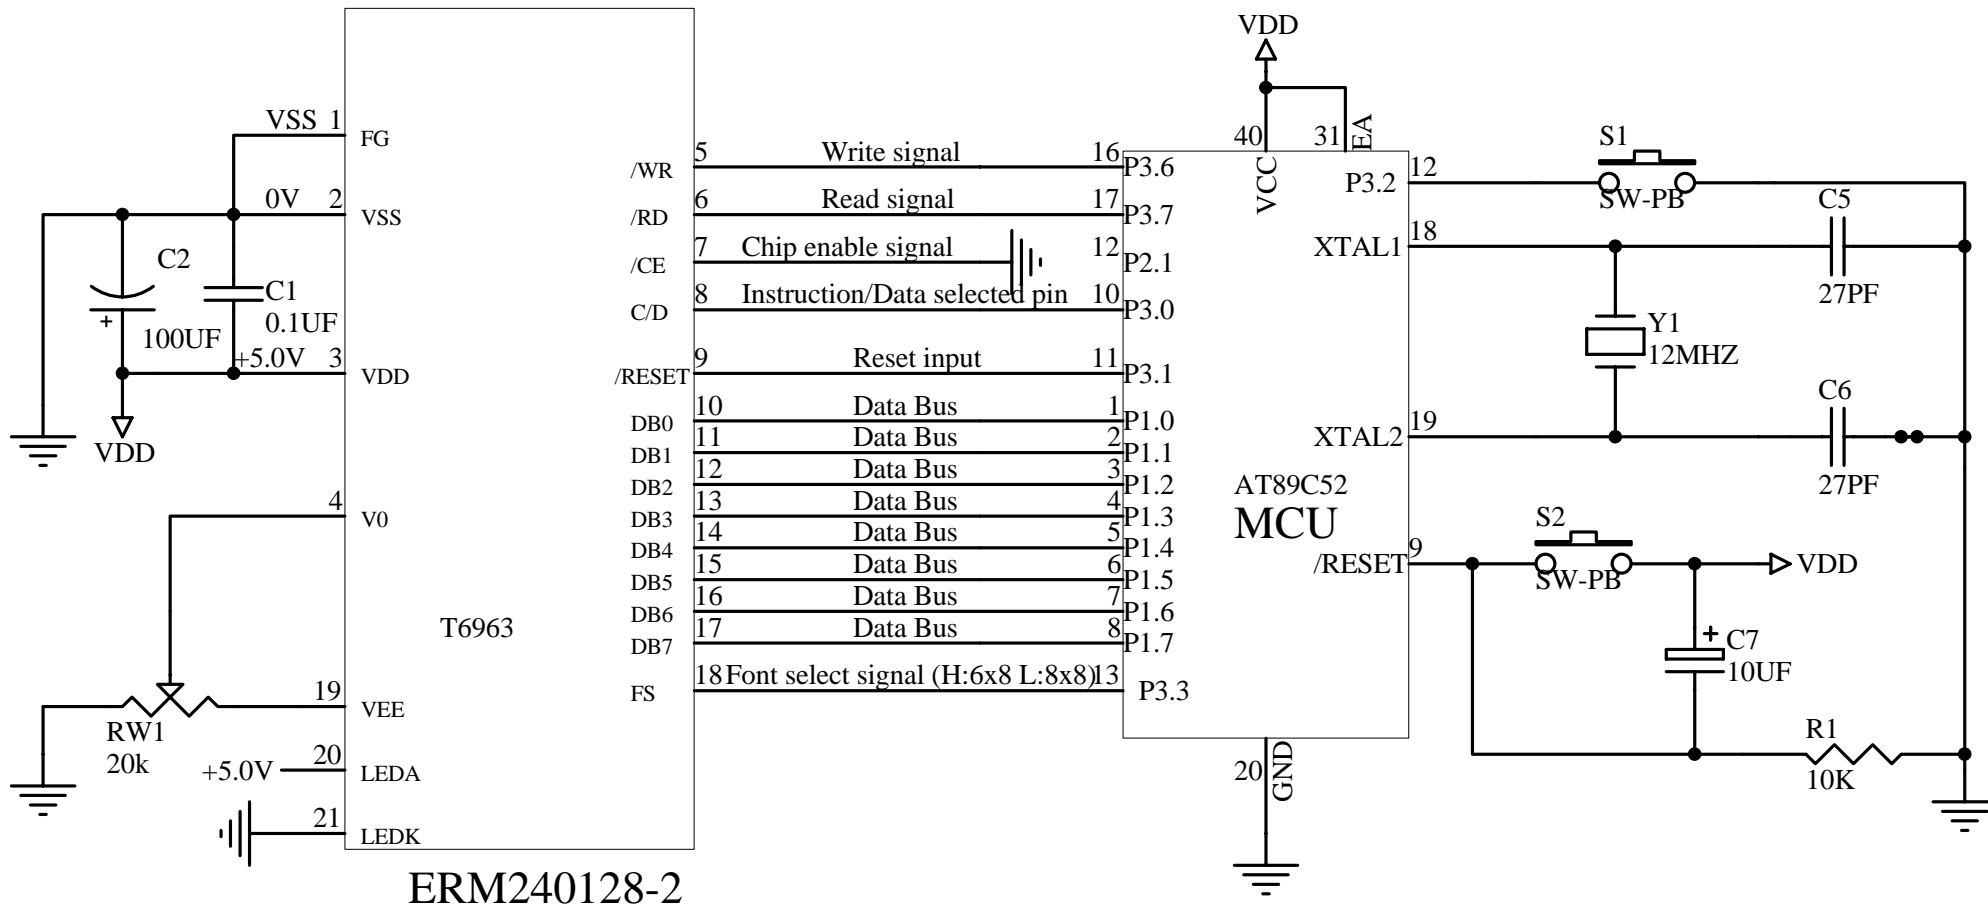

Interfacing LCD Modules to the AT89C52 MCU

The Parallel 8Bit(8080 Series MCU)Reference Example

Title			EASTRISING TECHNOLOGY CO.,LTD.		
Size	Number	Revision			
A	ERM240128-2	A0			
Date:	25-Sep-2009	Sheet of	1		
File		Drawn By	Javen		