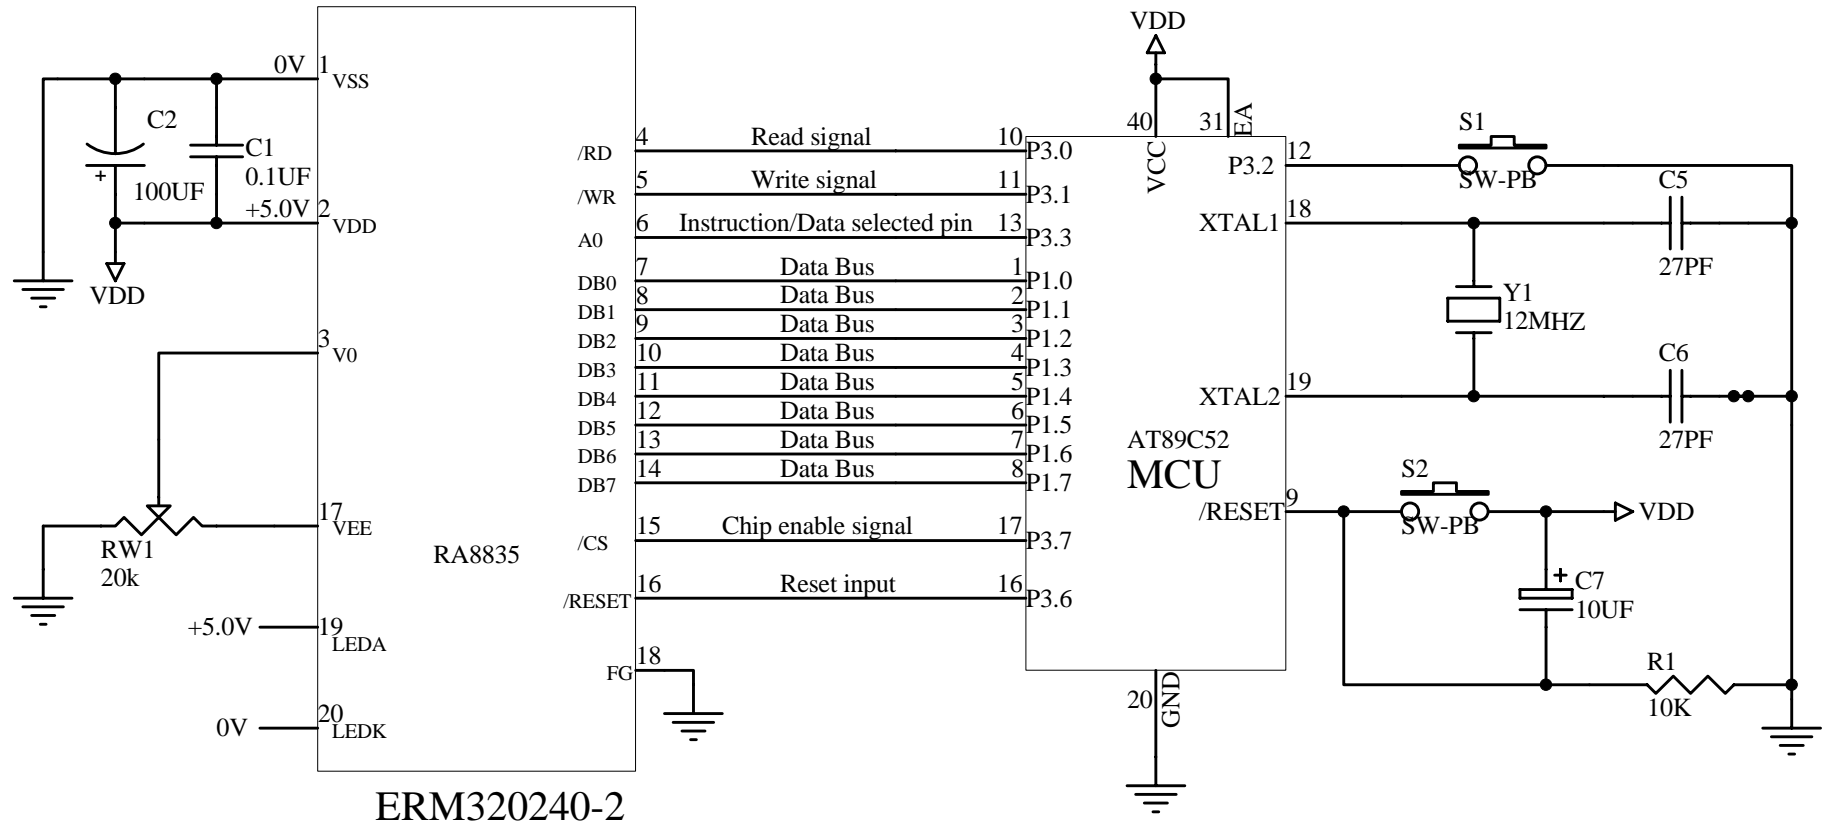

Interfacing LCD Modules to the AT89C52 MCU

The Parallel 8Bit(8080 Series MCU)Reference Example

Title			EASTRISING TECHNOLOGY CO.,LTD.		
Size	Number	Revision			
A	ERM320240-2	A0			
Date:	25-Jul-2011	Sheet of	1		
File		Drawn By	Jim		