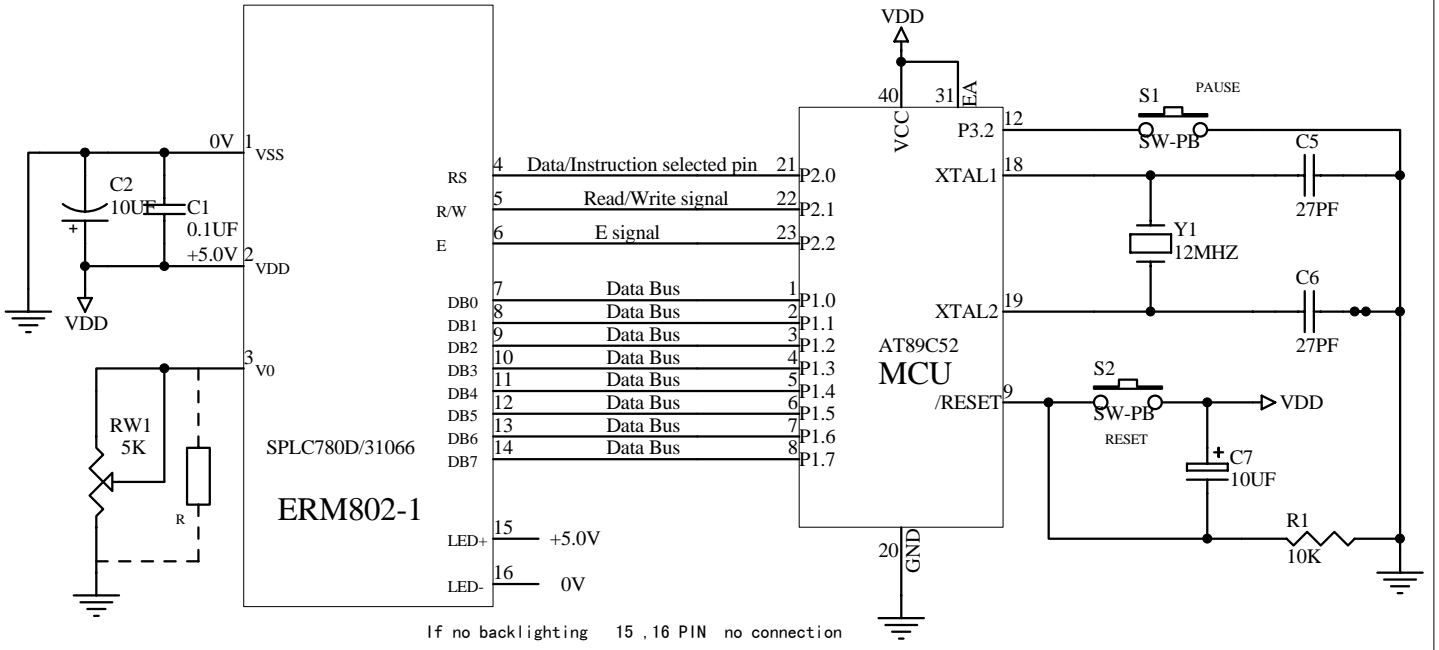

Interfacing LCD Modules to the AT89C52 MCU

The Parallel 8Bit(6800 Series MCU)Reference Example

The Parallel 4Bit(6800 Series MCU)Reference Example

Title			EASTRISING TECHNOLOGY CO.,LTD.		
Size	Number	ERM802-1		Revision	A0
Date:	26-Nov-2009		Sheet of	1	
File			Drawn By	Javen	