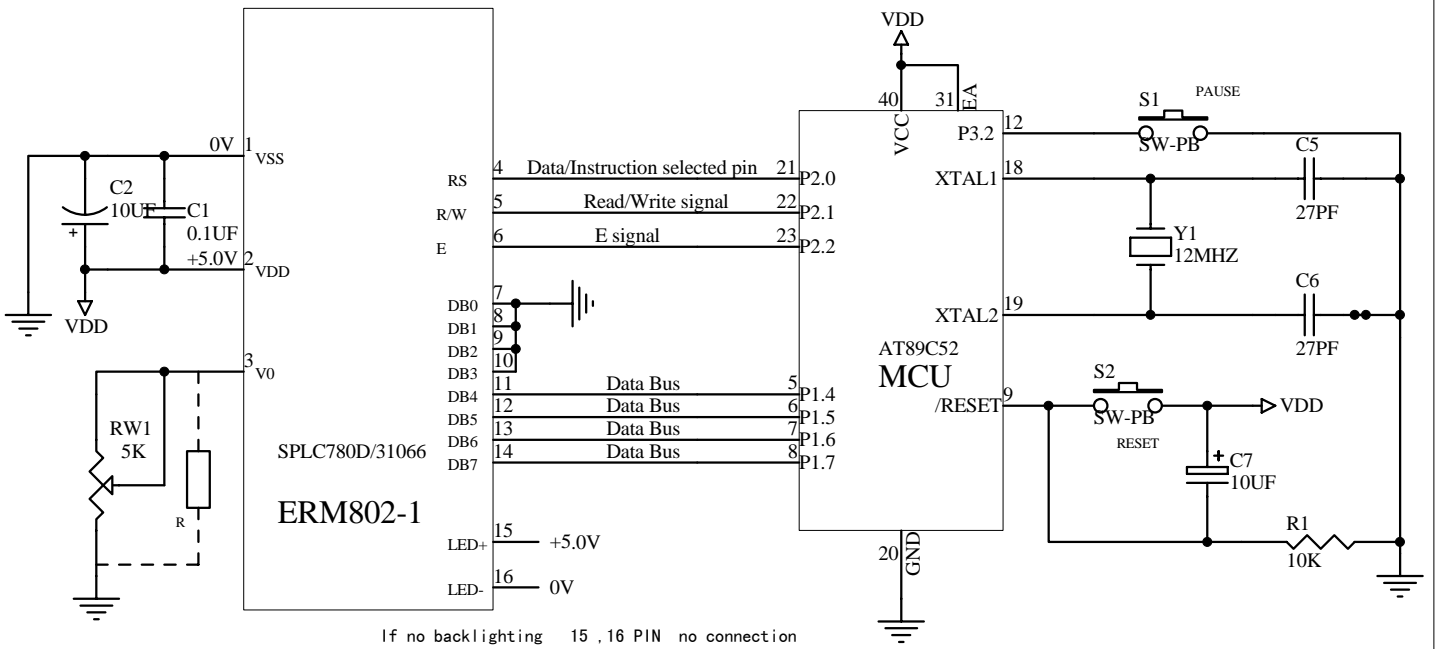

Interfacing LCD Modules to the AT89C52 MCU

The Parallel 8Bit(6800 Series MCU)Reference Example

The Parallel 4Bit(6800 Series MCU)Reference Example

Title			EASTRISING TECHNOLOGY CO.,LTD.		
Size	Number	ERM802-1		Revision	A0
Date:	26-Nov-2009		Sheet of	1	
File			Drawn By	Javen	